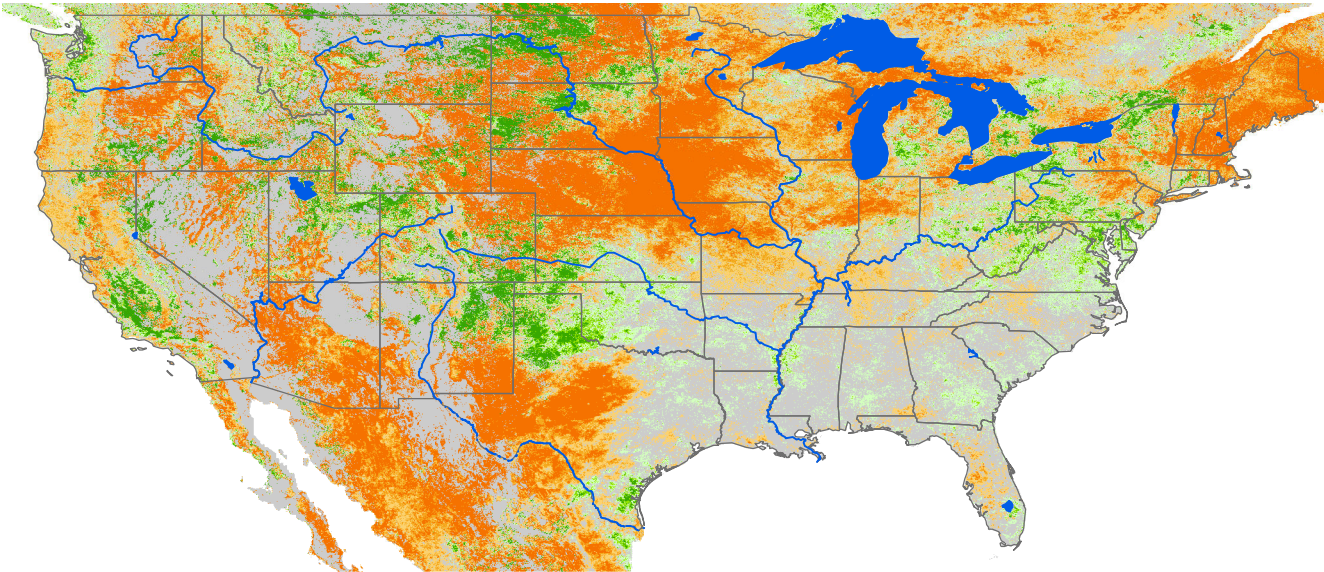

Seasonal Cumulative ET Anomaly

01 Apr - 29 Apr 2000

ET Anomaly (%)

□ State  Water Body  River