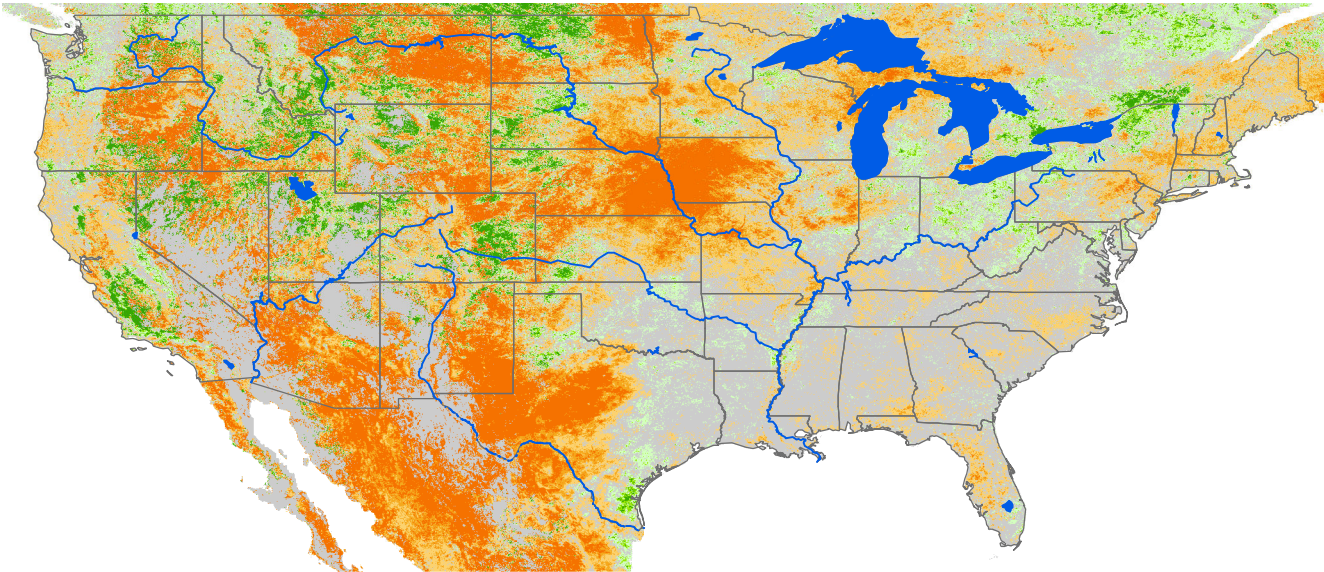

Seasonal Cumulative ET Anomaly

01 Apr - 23 May 2000

ET Anomaly (%)

□ State Water Body River