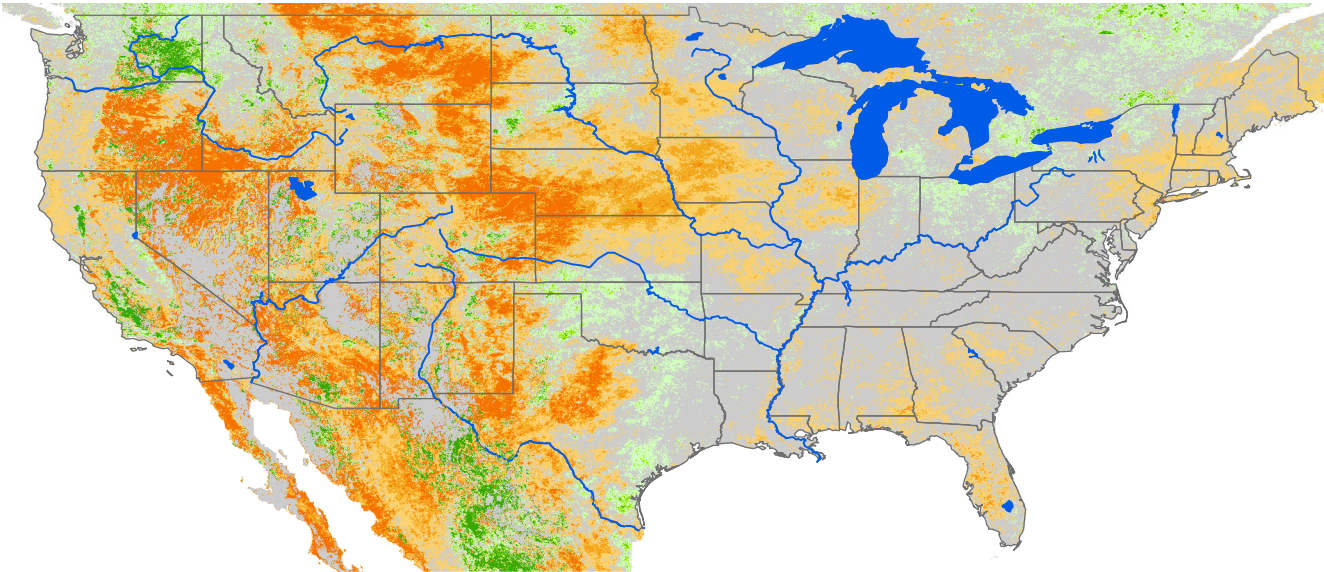

# Seasonal Cumulative ET Anomaly

## 01 Apr - 02 Jul 2000

ET Anomaly (%)

State Water Body River