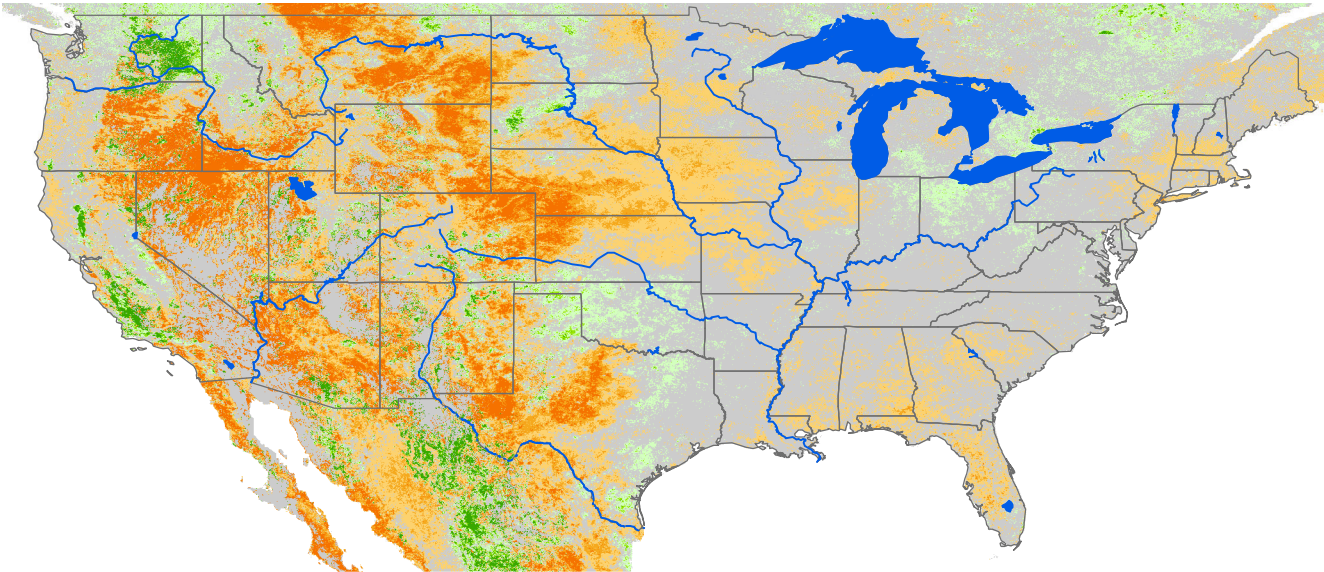

Seasonal Cumulative ET Anomaly

01 Apr - 18 Jul 2000

ET Anomaly (%)

□ State Water Body River