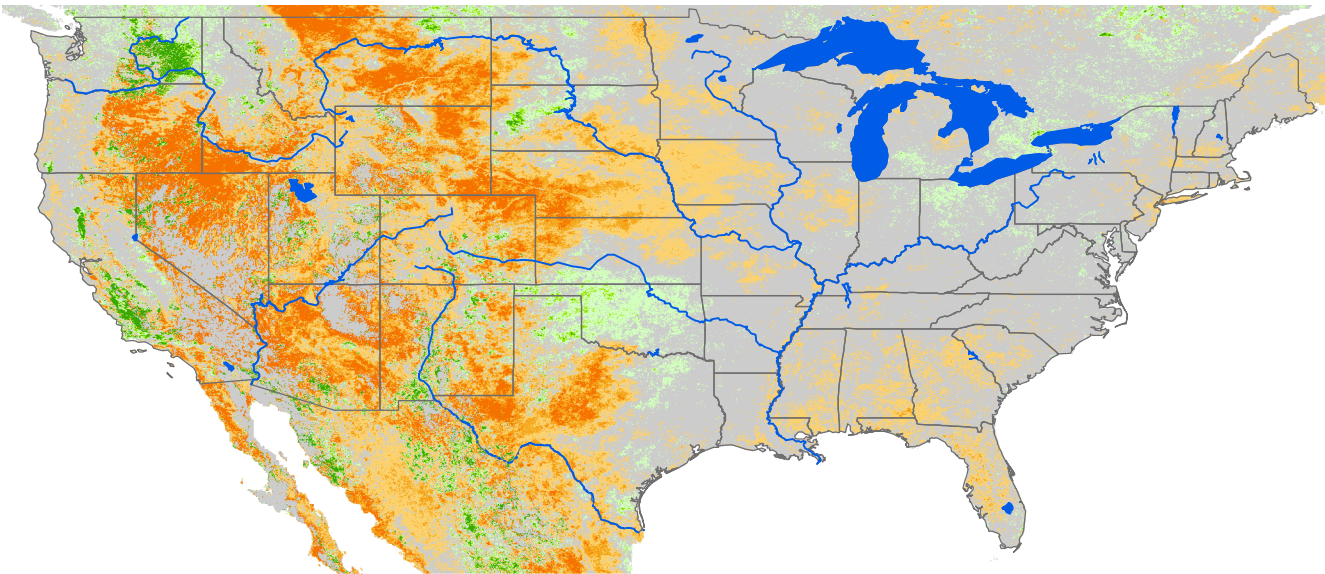

Seasonal Cumulative ET Anomaly

01 Apr - 03 Aug 2000

ET Anomaly (%)

□ State Water Body River