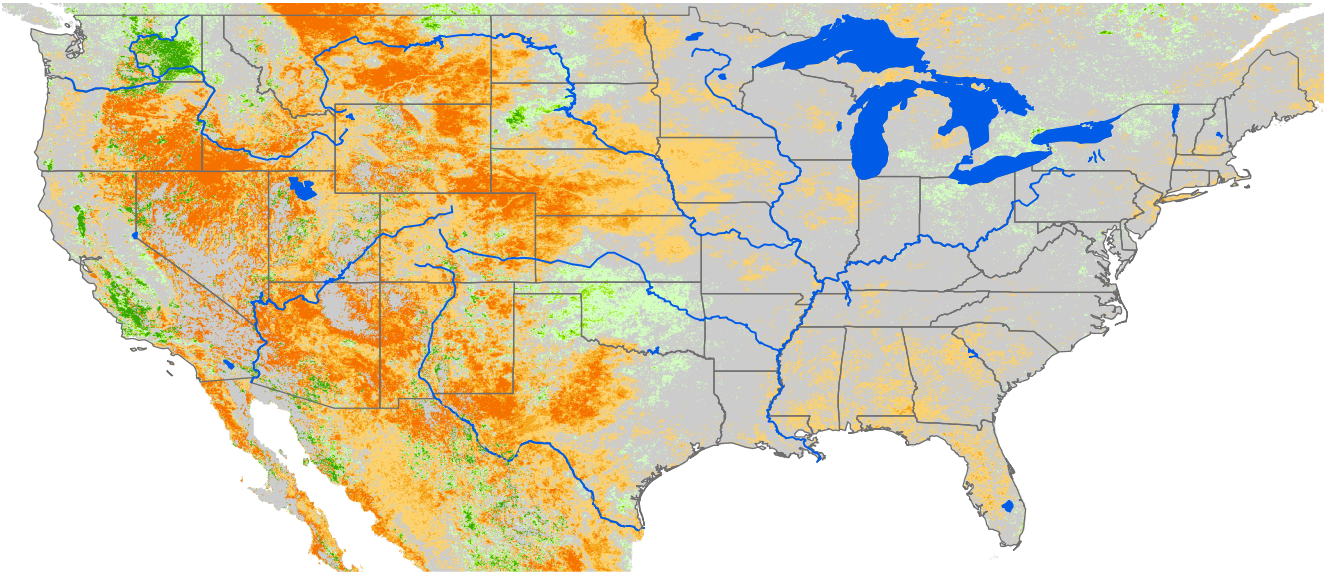

Seasonal Cumulative ET Anomaly

01 Apr - 11 Aug 2000

ET Anomaly (%)

□ State Water Body River