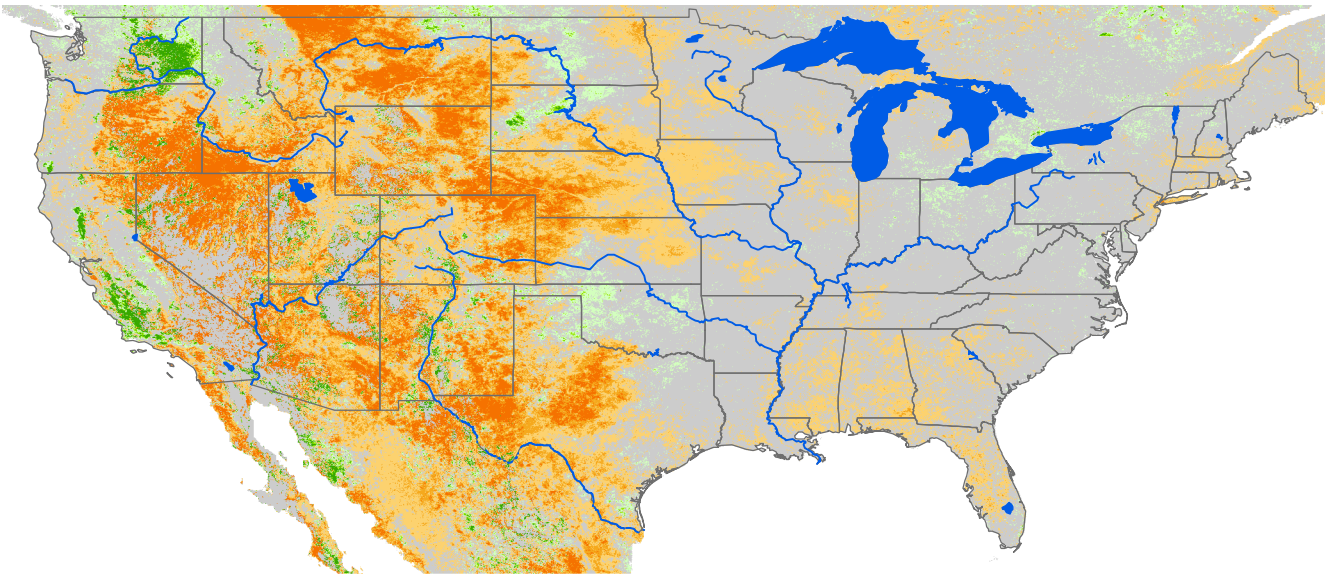

Seasonal Cumulative ET Anomaly

01 Apr - 27 Aug 2000

ET Anomaly (%)

□ State  Water Body  River