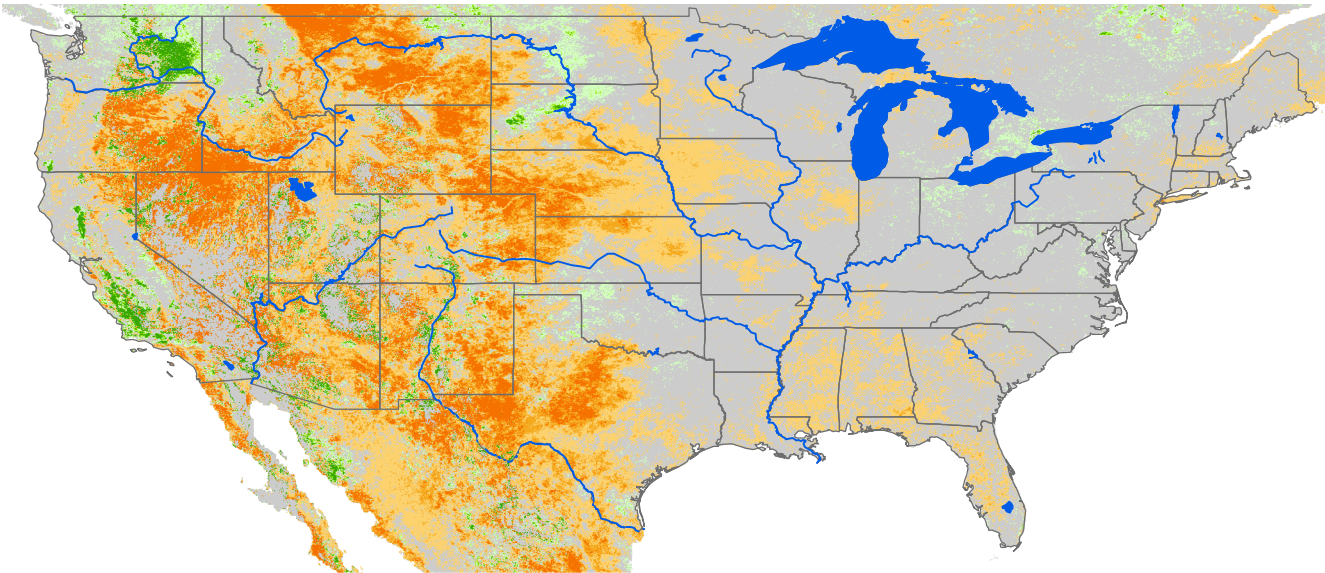

Seasonal Cumulative ET Anomaly

01 Apr - 04 Sep 2000

ET Anomaly (%)

State Water Body River