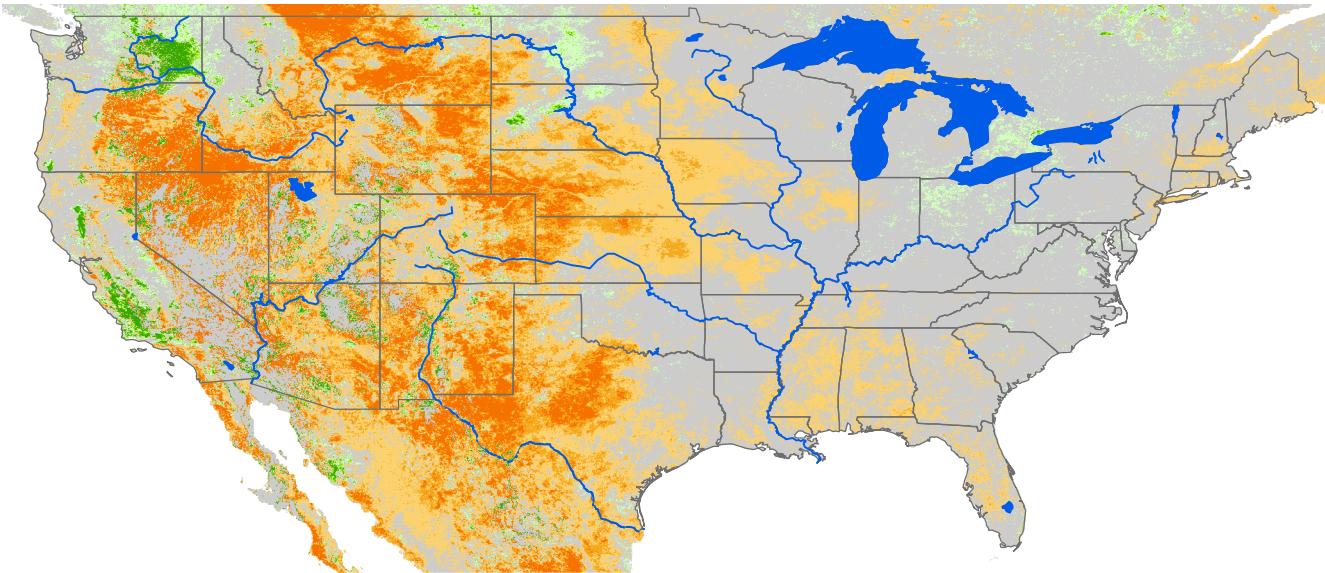

Seasonal Cumulative ET Anomaly

01 Apr - 28 Sep 2000

ET Anomaly (%)

□ State  Water Body  River