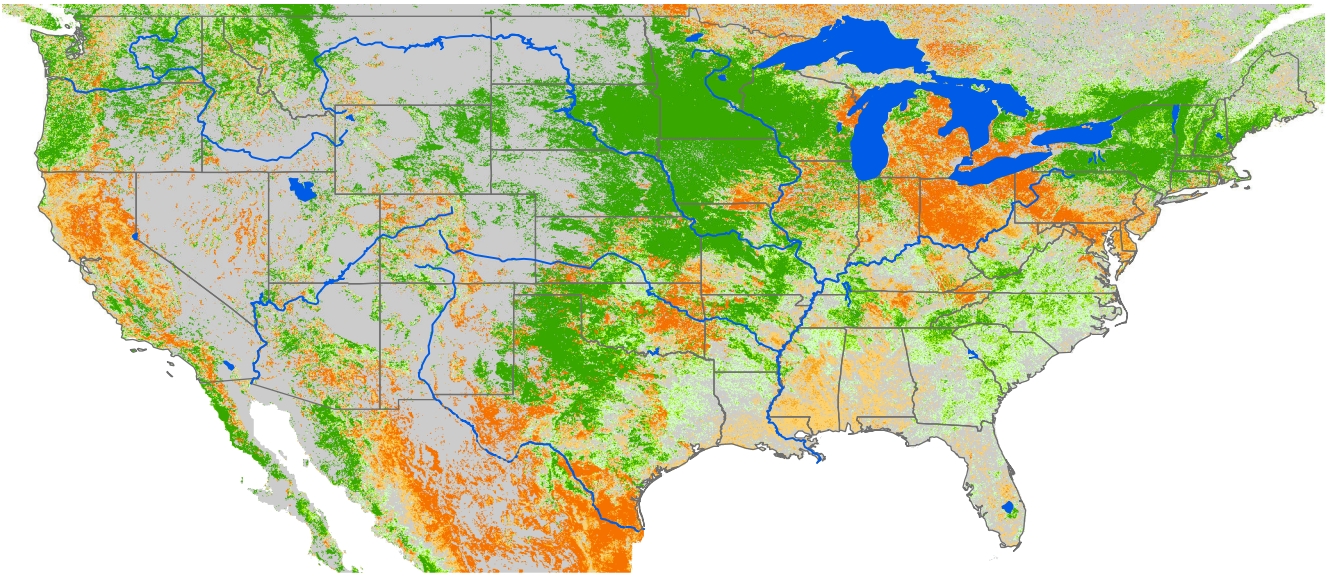

Seasonal Cumulative ET Anomaly

01 Apr - 06 Apr 2001

ET Anomaly (%)

□ State  Water Body  River