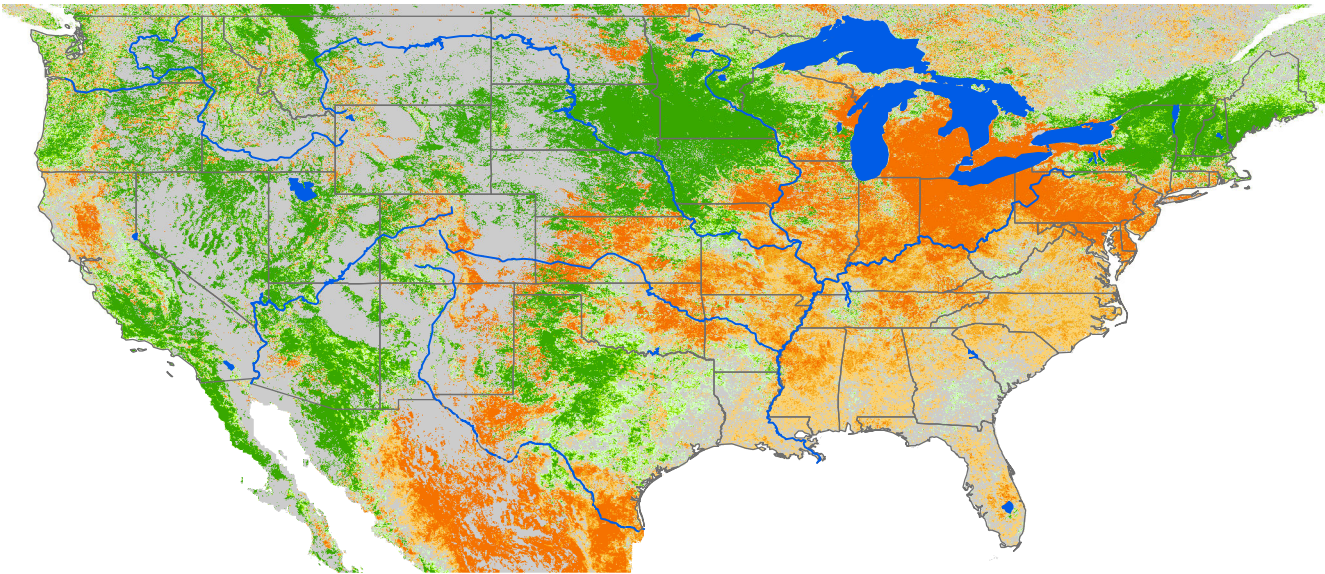

Seasonal Cumulative ET Anomaly

01 Apr - 14 Apr 2001

ET Anomaly (%)

 State  Water Body  River