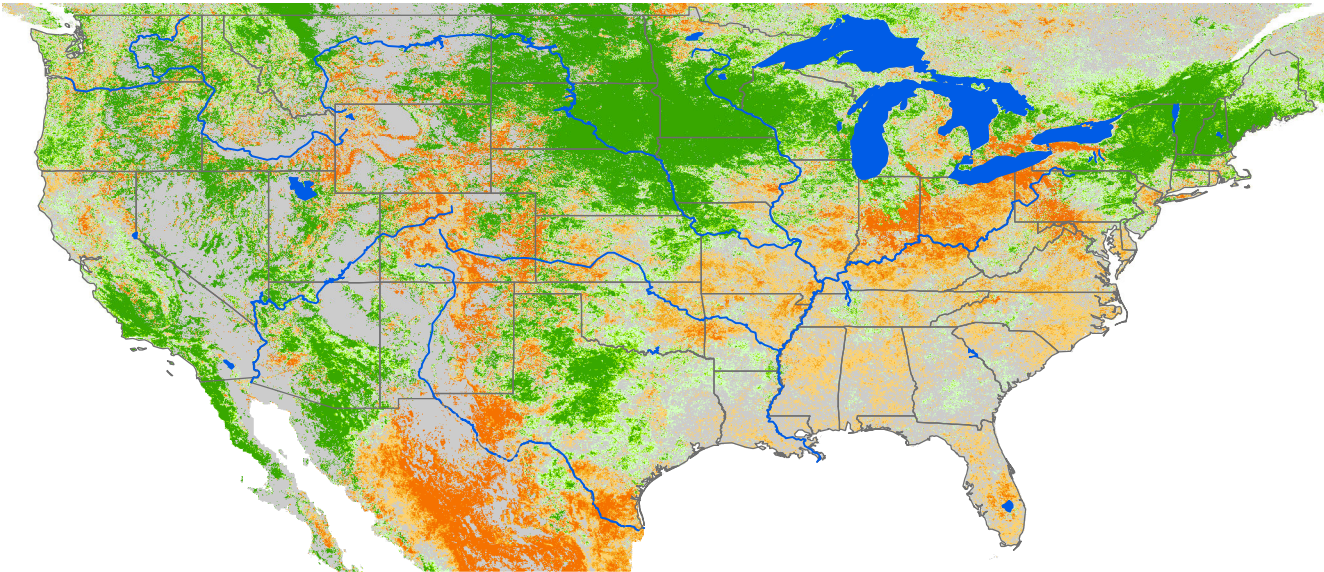

Seasonal Cumulative ET Anomaly

01 Apr - 22 Apr 2001

ET Anomaly (%)

State Water Body River