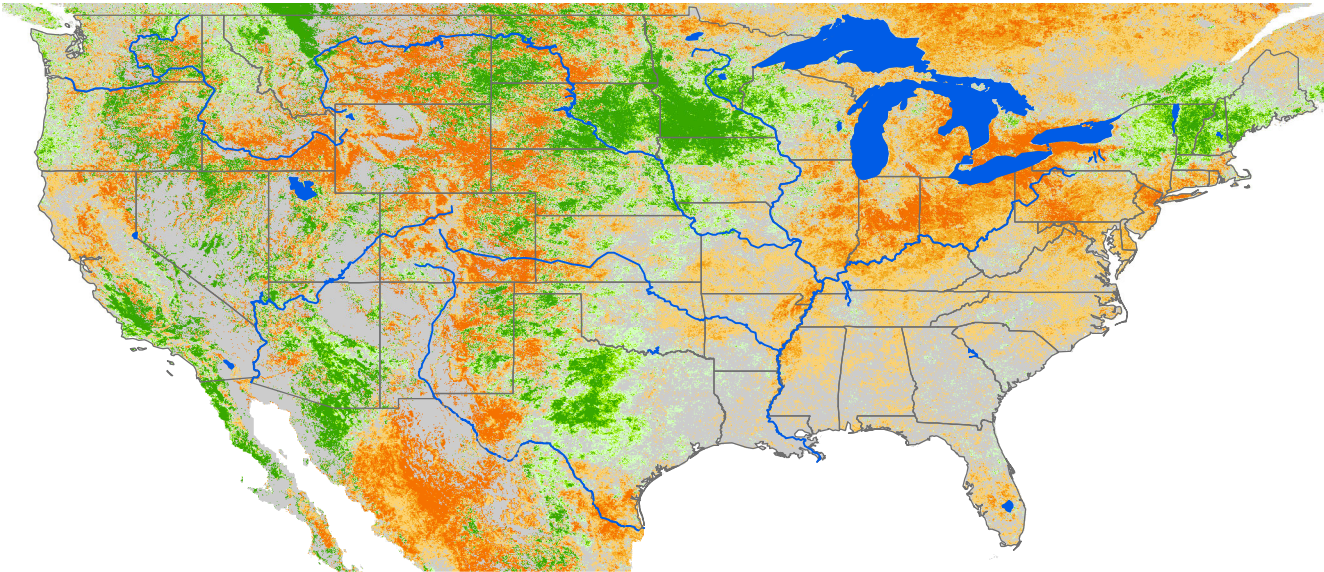

Seasonal Cumulative ET Anomaly

01 Apr - 08 May 2001

ET Anomaly (%)

State Water Body River