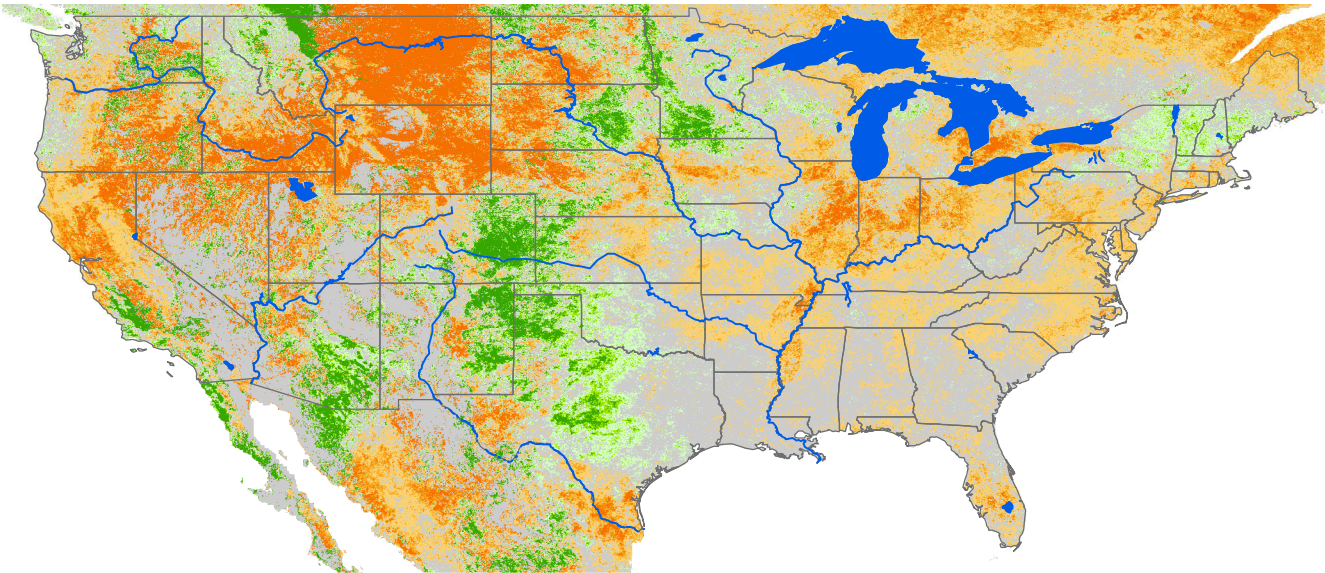

Seasonal Cumulative ET Anomaly

01 Apr - 24 May 2001

ET Anomaly (%)

 State  Water Body  River