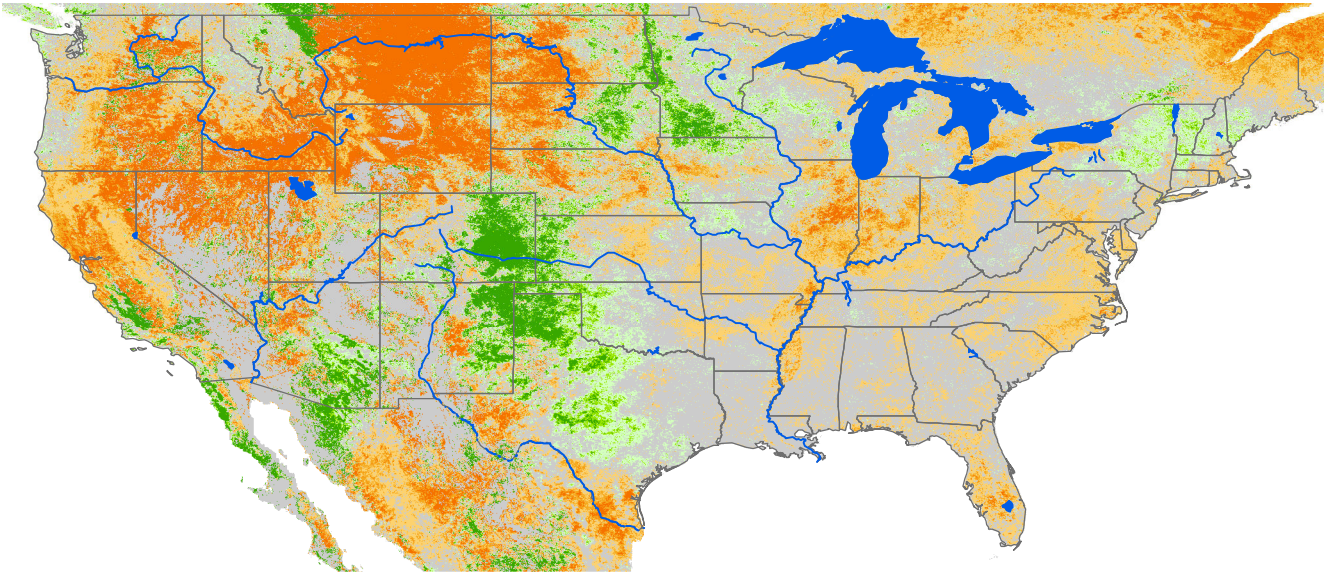

Seasonal Cumulative ET Anomaly

01 Apr - 01 Jun 2001

ET Anomaly (%)

□ State Water Body River