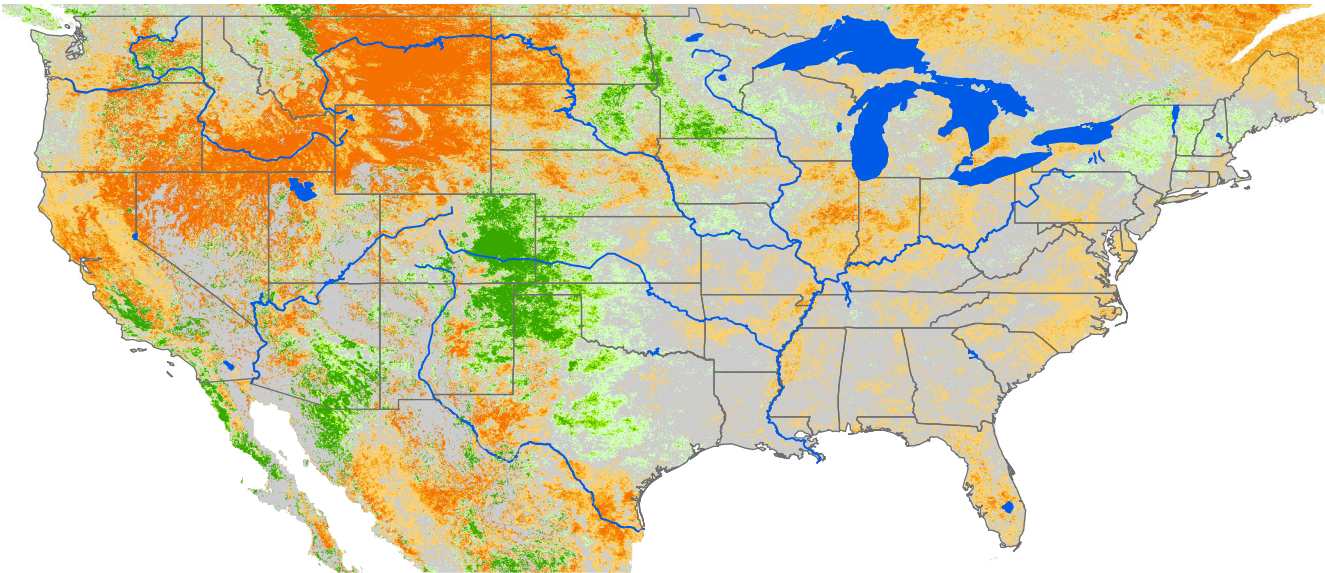

Seasonal Cumulative ET Anomaly

01 Apr - 09 Jun 2001

ET Anomaly (%)

□ State  Water Body  River