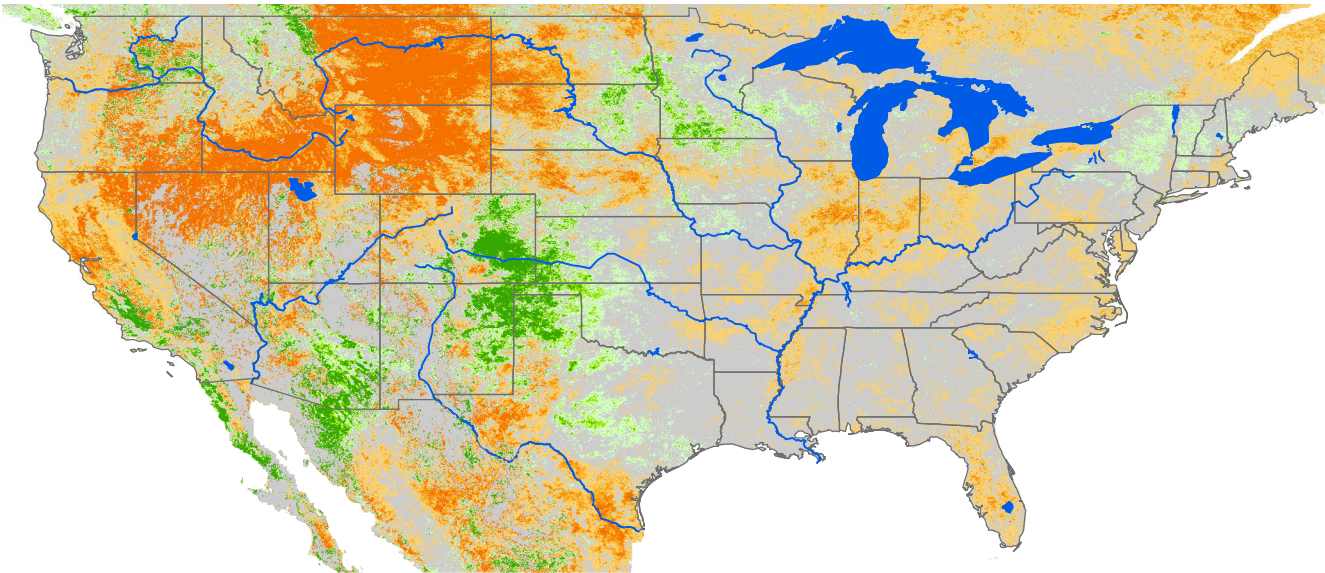

Seasonal Cumulative ET Anomaly

01 Apr - 17 Jun 2001

ET Anomaly (%)

□ State  Water Body  River