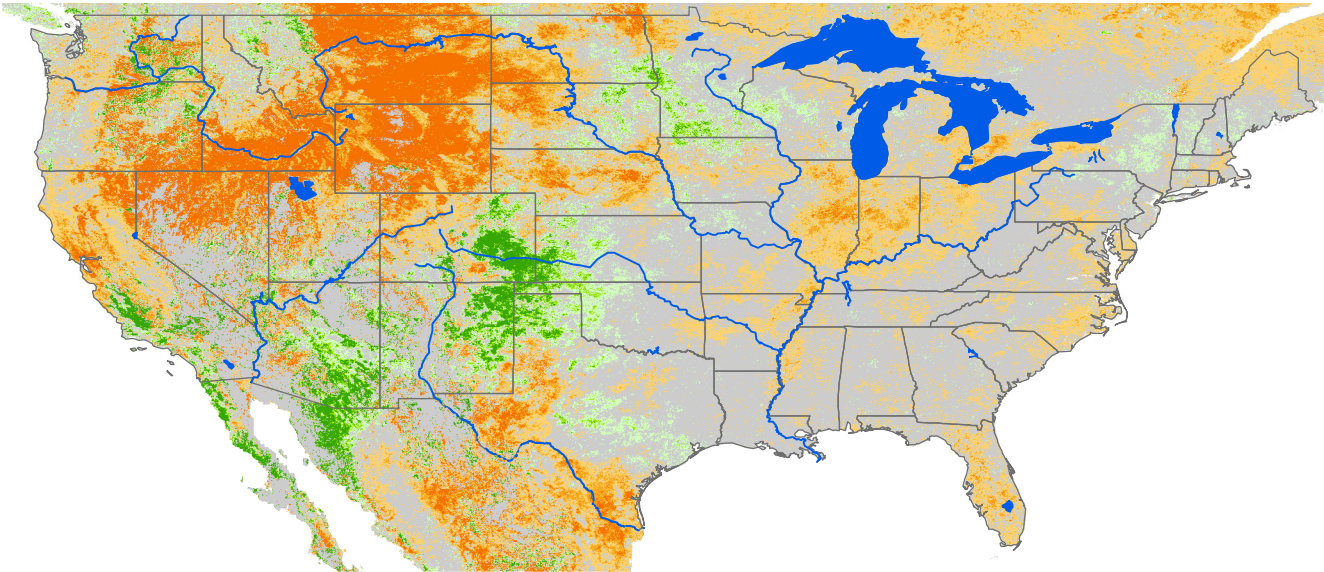

Seasonal Cumulative ET Anomaly

01 Apr - 25 Jun 2001

ET Anomaly (%)

□ State  Water Body  River