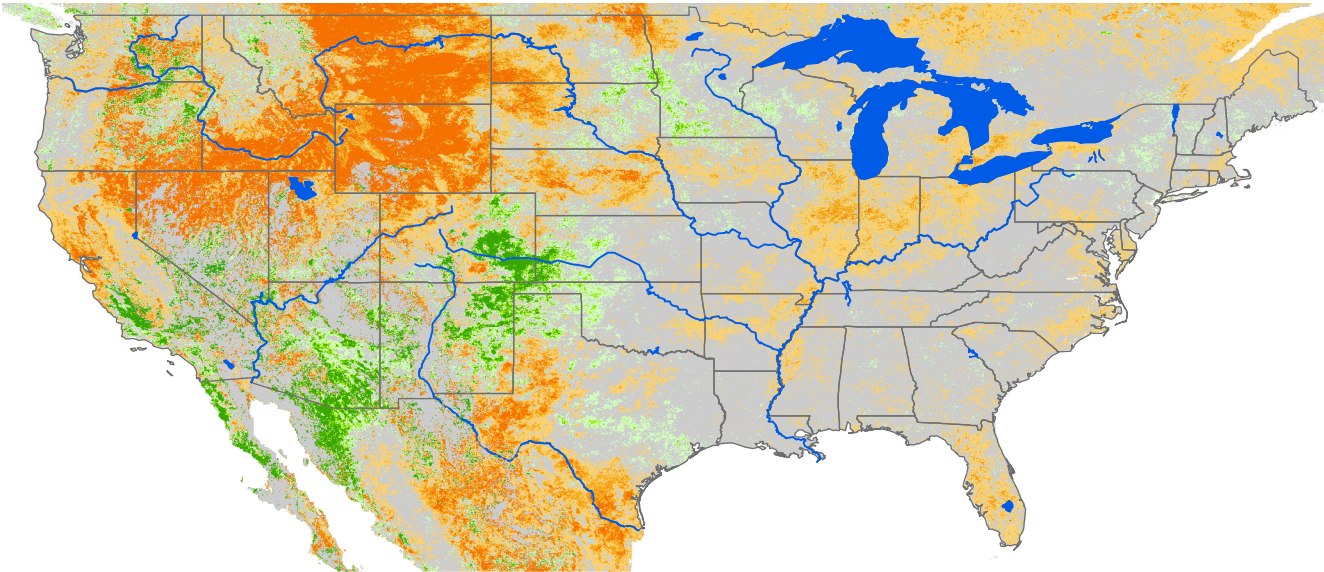

Seasonal Cumulative ET Anomaly

01 Apr - 03 Jul 2001

ET Anomaly (%)

State Water Body River