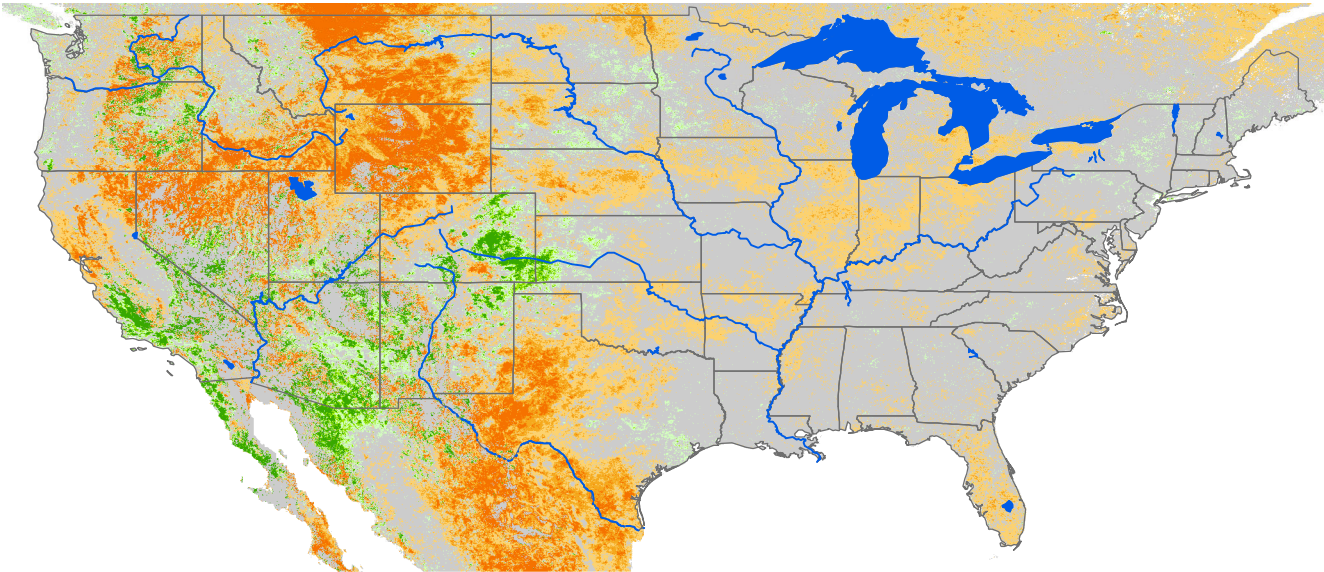

Seasonal Cumulative ET Anomaly

01 Apr - 27 Jul 2001

ET Anomaly (%)

State Water Body River