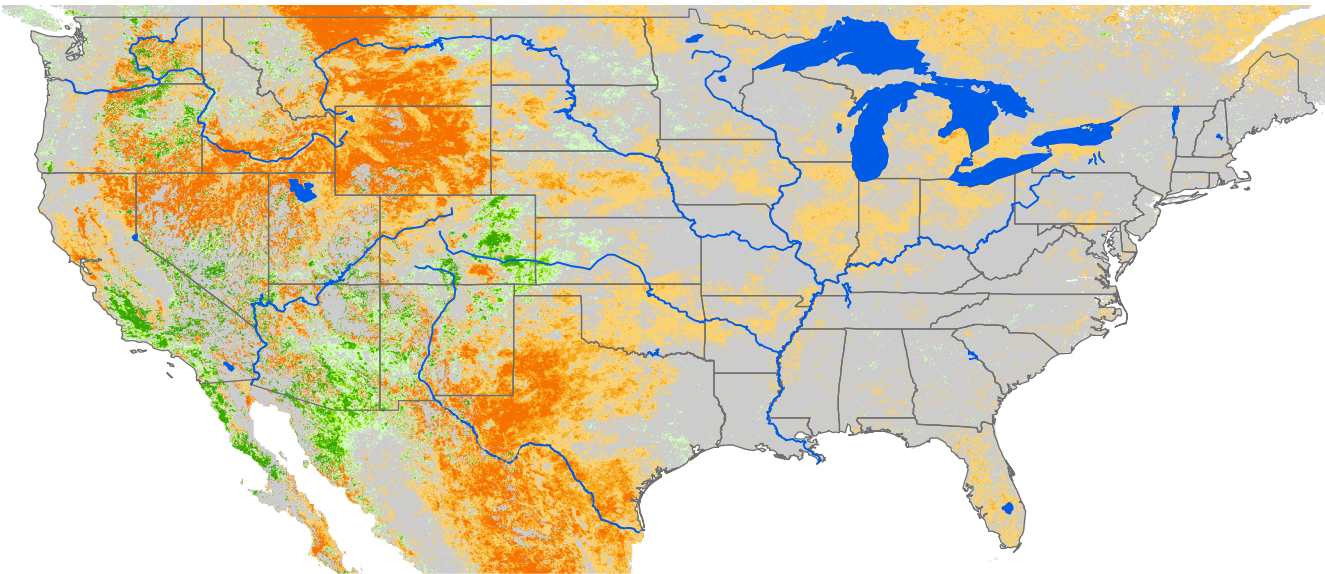

Seasonal Cumulative ET Anomaly

01 Apr - 12 Aug 2001

ET Anomaly (%)

□ State  Water Body  River