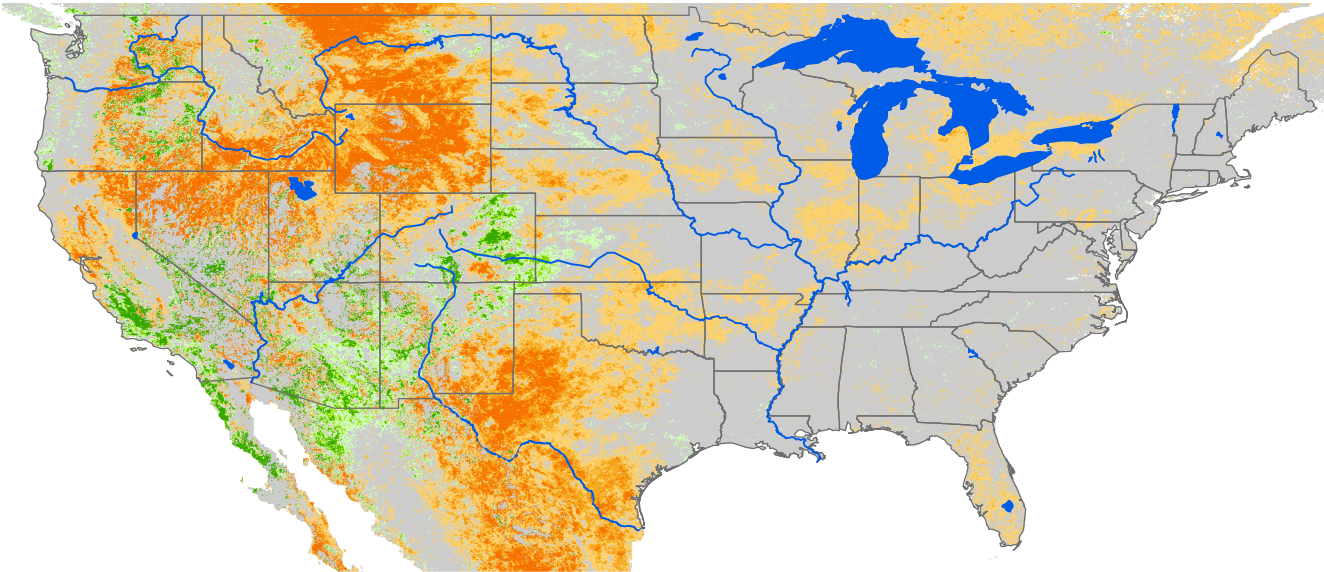

# Seasonal Cumulative ET Anomaly

## 01 Apr - 28 Aug 2001

**ET Anomaly (%)**

□ State     Water Body     River