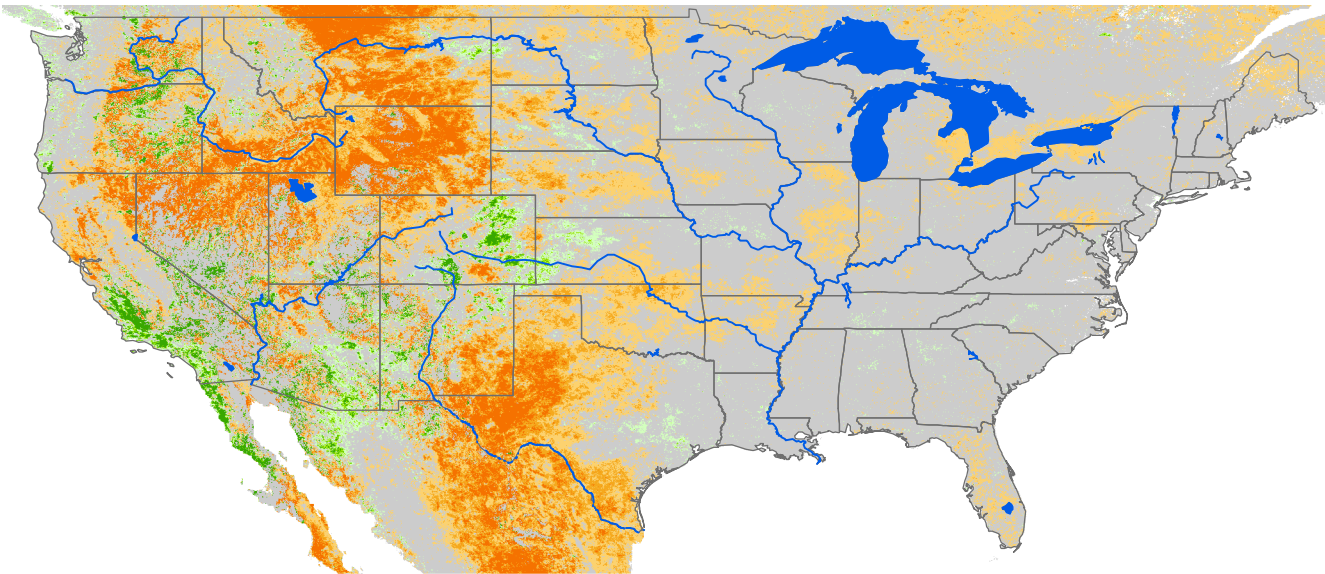

# Seasonal Cumulative ET Anomaly

## 01 Apr - 23 Oct 2001

### ET Anomaly (%)

State Water Body River