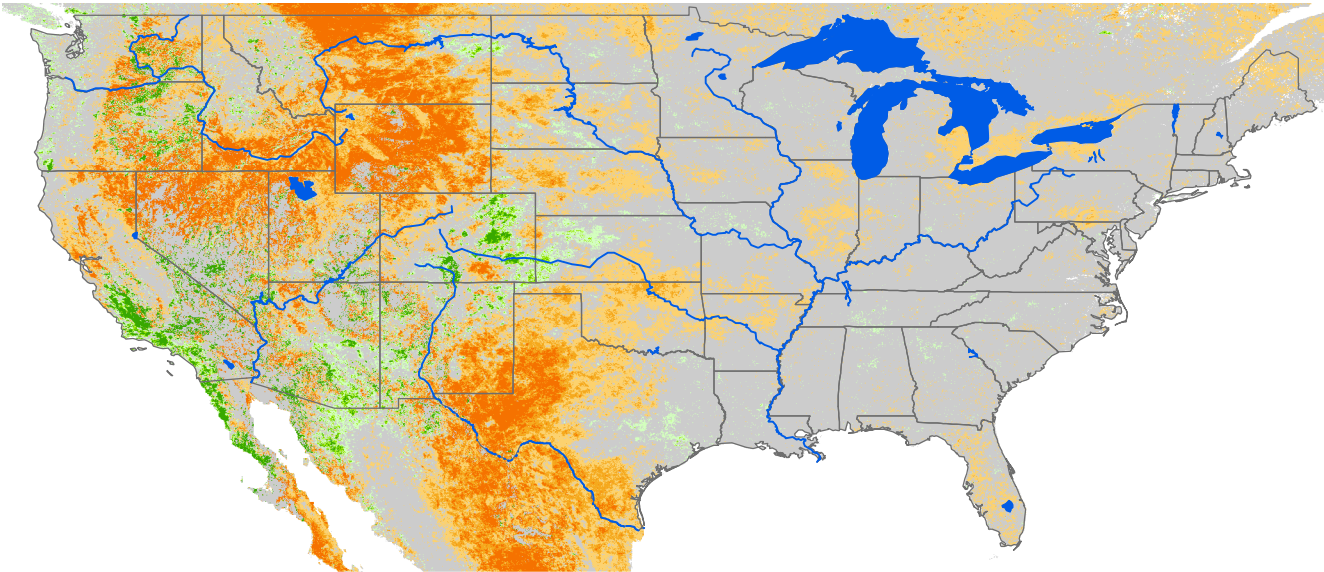

Seasonal Cumulative ET Anomaly

01 Apr - 31 Oct 2001

ET Anomaly (%)

□ State  Water Body  River