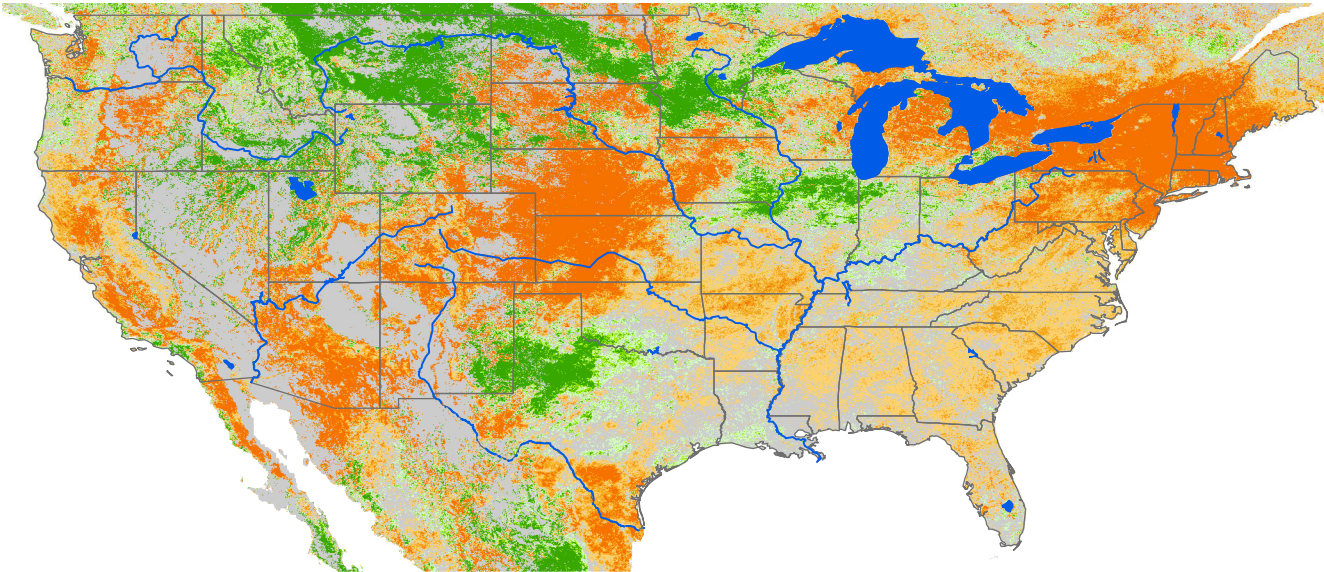

Seasonal Cumulative ET Anomaly

01 Apr - 22 Apr 2002

ET Anomaly (%)

□ State Water Body River