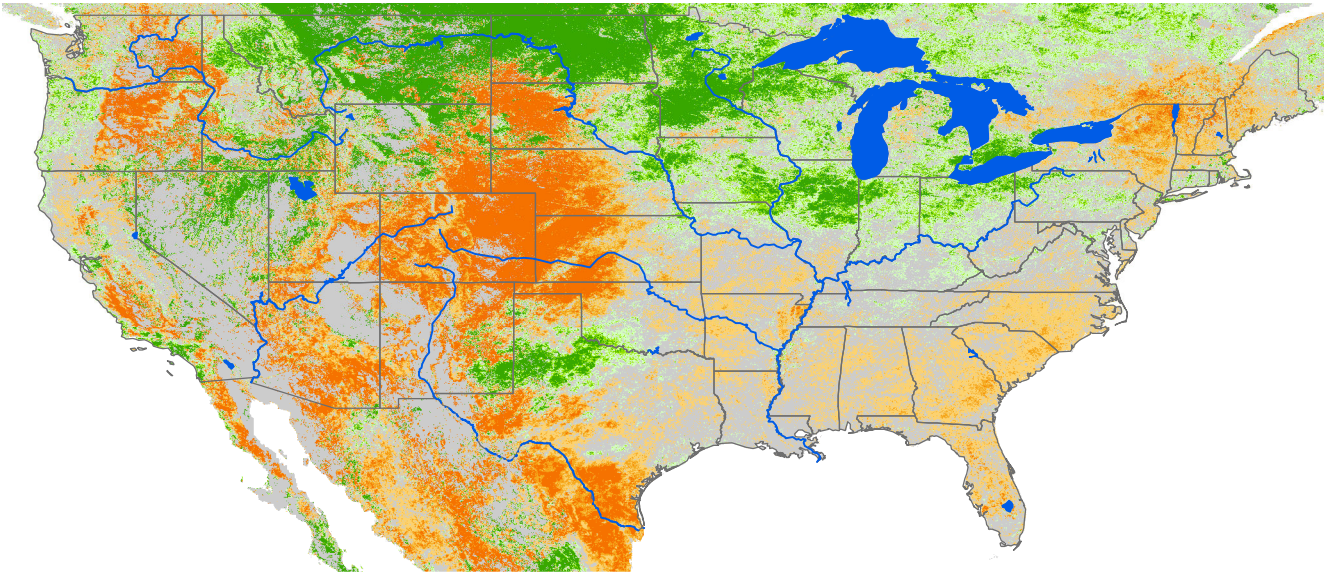

Seasonal Cumulative ET Anomaly

01 Apr - 08 May 2002

ET Anomaly (%)

□ State Water Body River