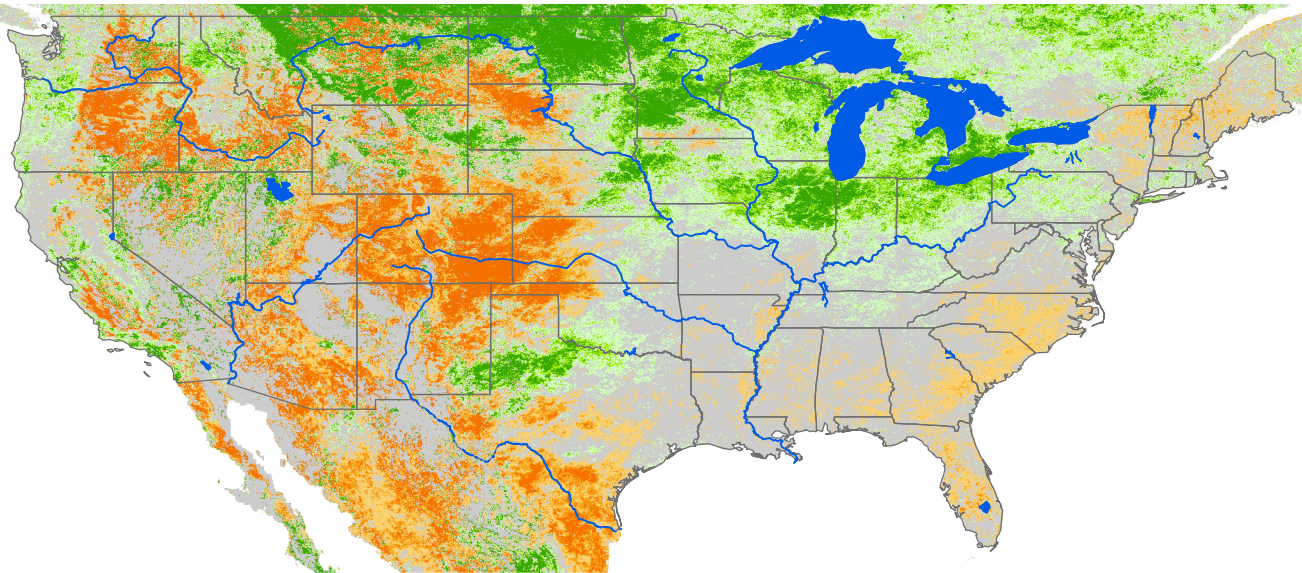

# Seasonal Cumulative ET Anomaly

## 01 Apr - 24 May 2002

### ET Anomaly (%)

□ State     Water Body     River