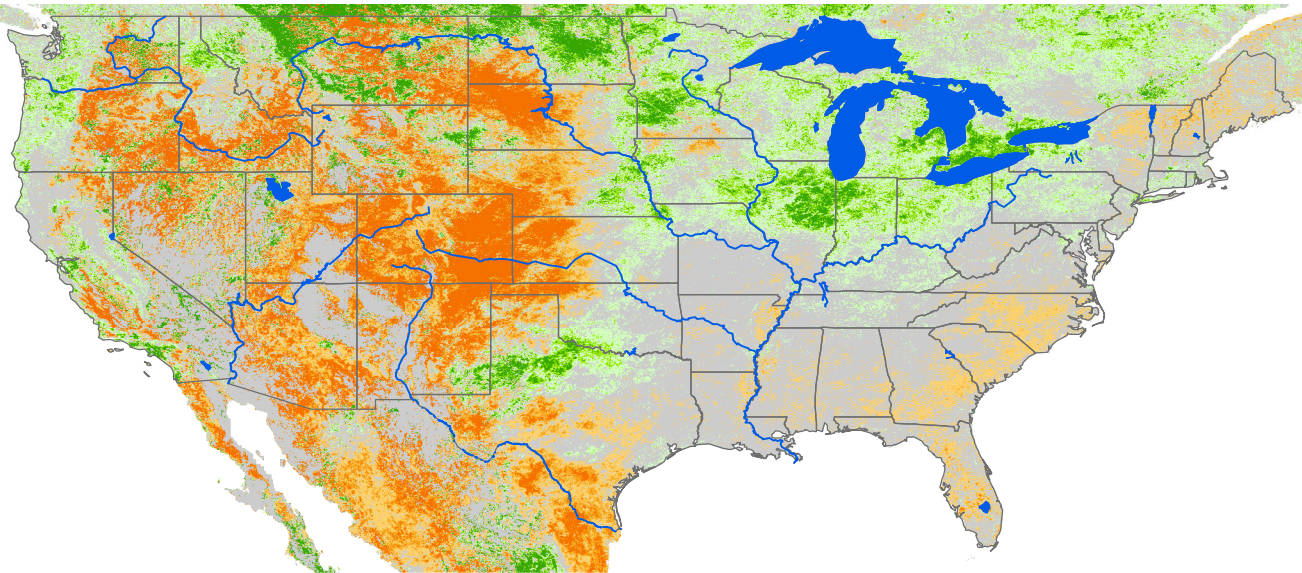

Seasonal Cumulative ET Anomaly

01 Apr - 01 Jun 2002

ET Anomaly (%)

State Water Body River