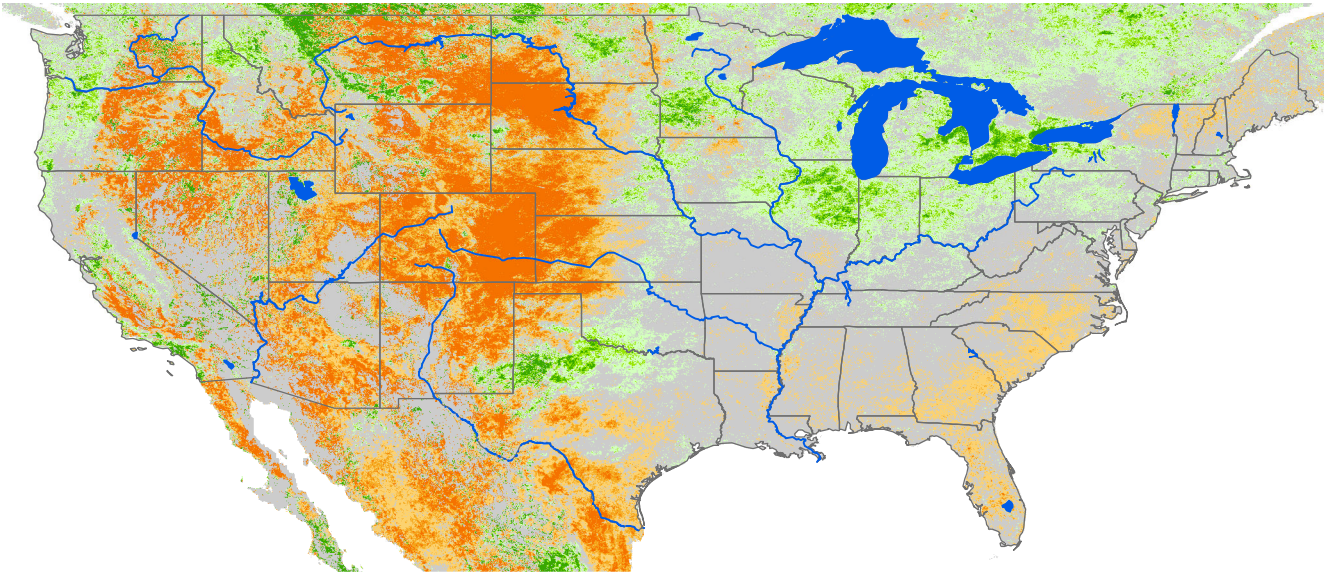

Seasonal Cumulative ET Anomaly

01 Apr - 09 Jun 2002

ET Anomaly (%)

State Water Body River