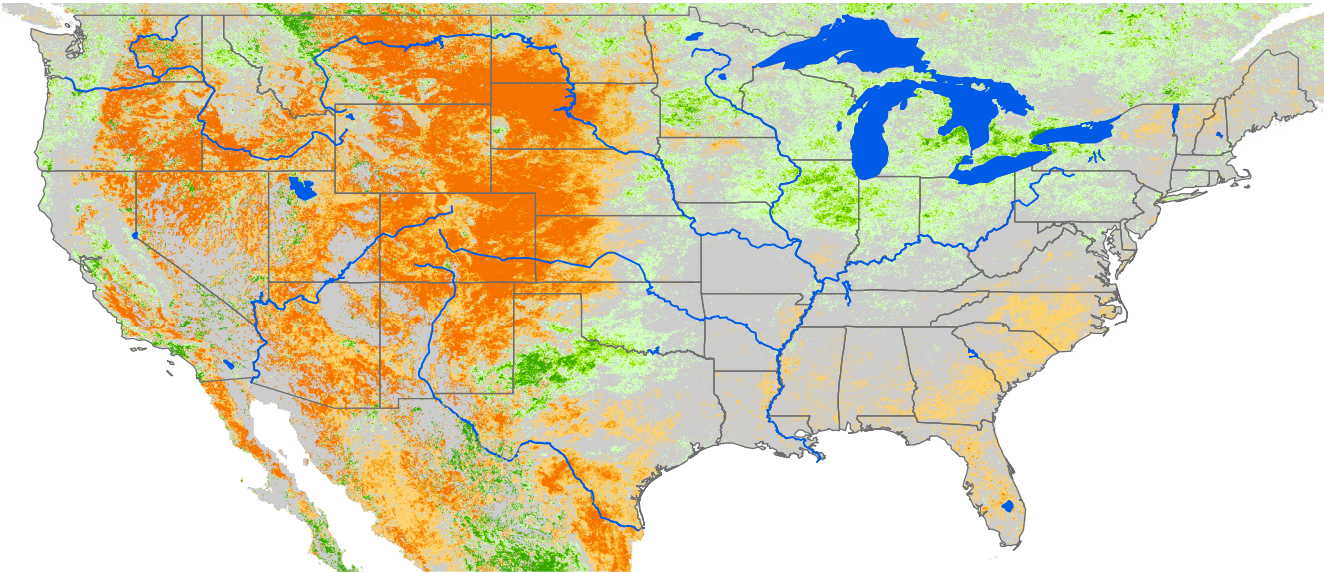

Seasonal Cumulative ET Anomaly

01 Apr - 17 Jun 2002

ET Anomaly (%)

□ State Water Body River