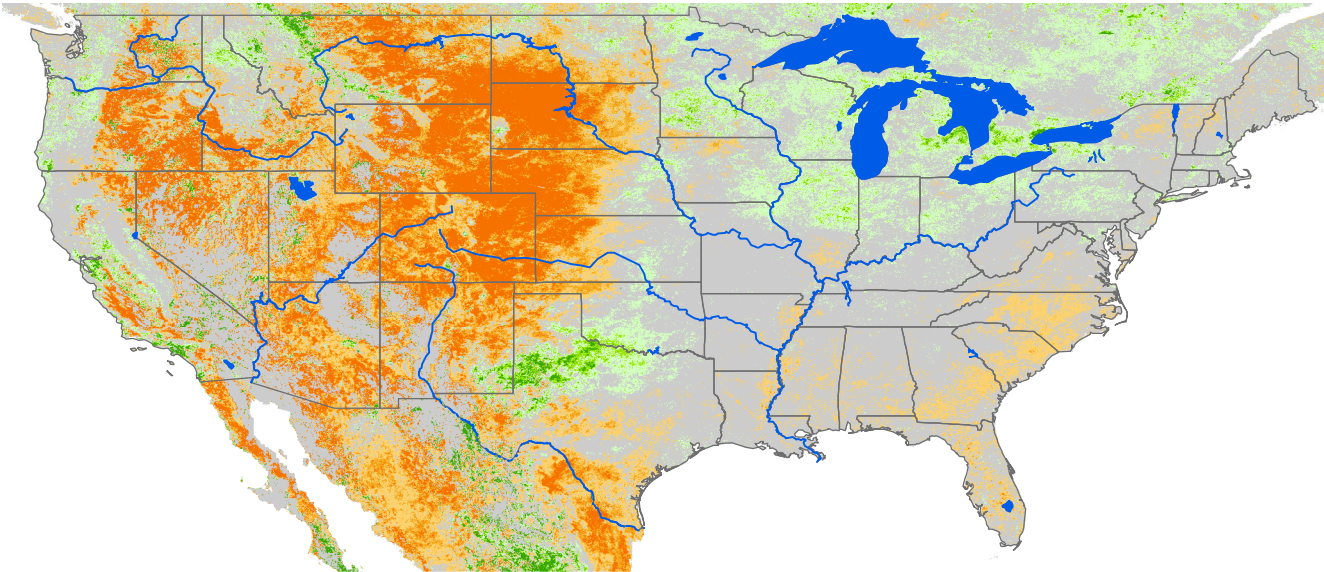

Seasonal Cumulative ET Anomaly

01 Apr - 25 Jun 2002

ET Anomaly (%)

□ State  Water Body  River