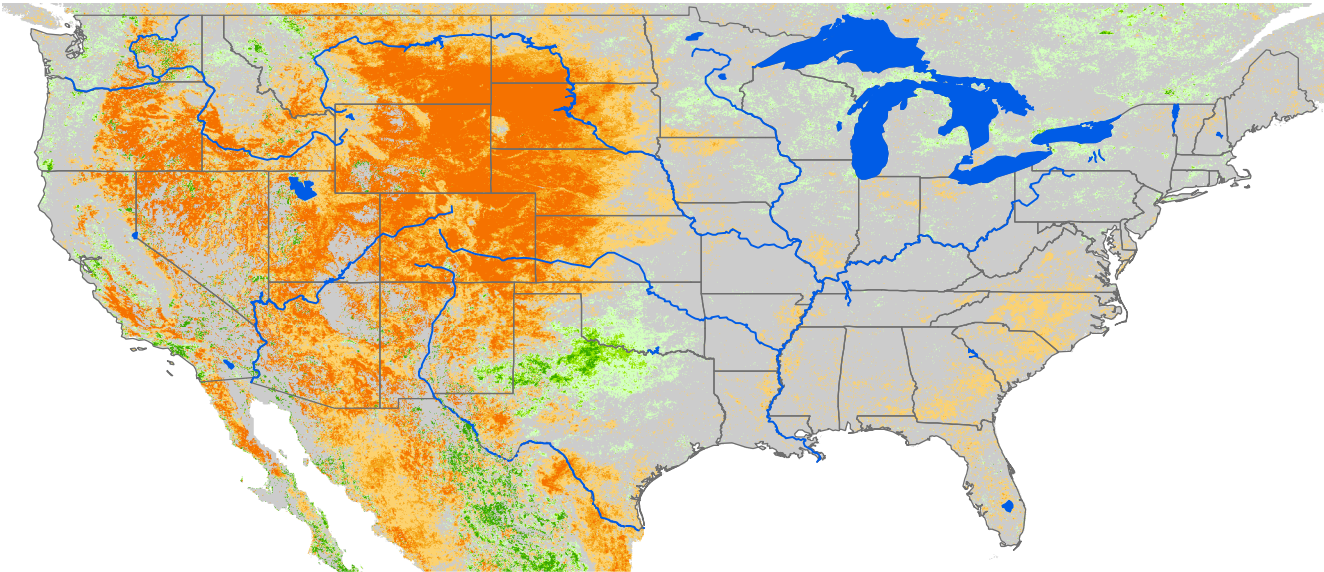

Seasonal Cumulative ET Anomaly

01 Apr - 19 Jul 2002

ET Anomaly (%)

□ State  Water Body  River