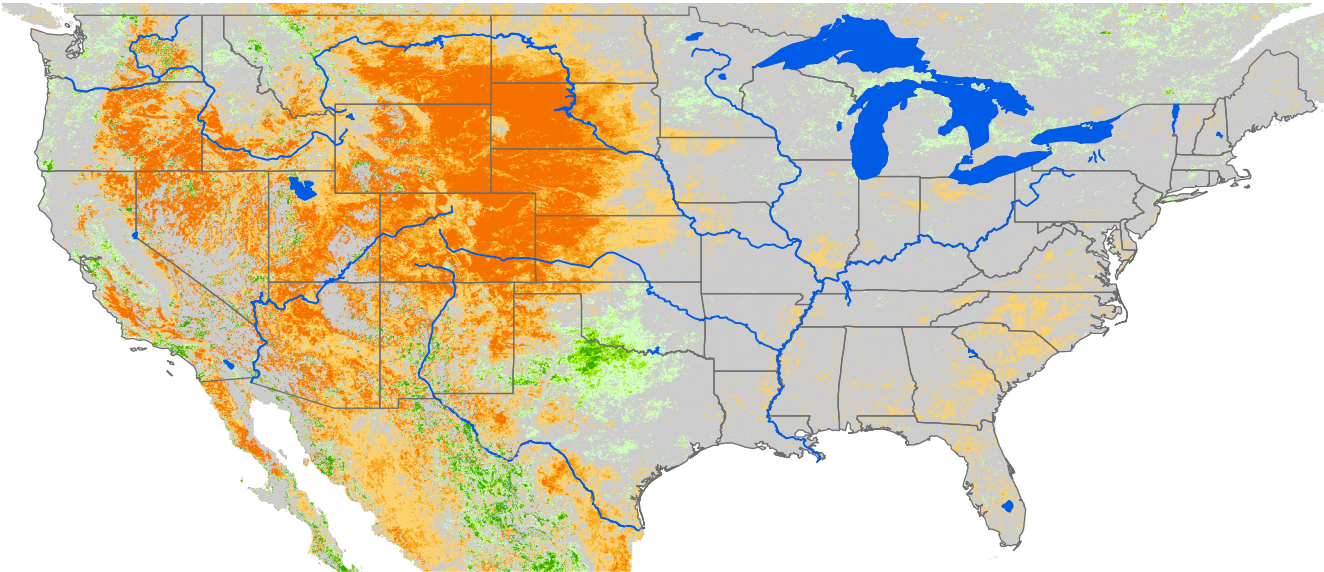

# Seasonal Cumulative ET Anomaly

## 01 Apr - 04 Aug 2002

### ET Anomaly (%)

State Water Body River