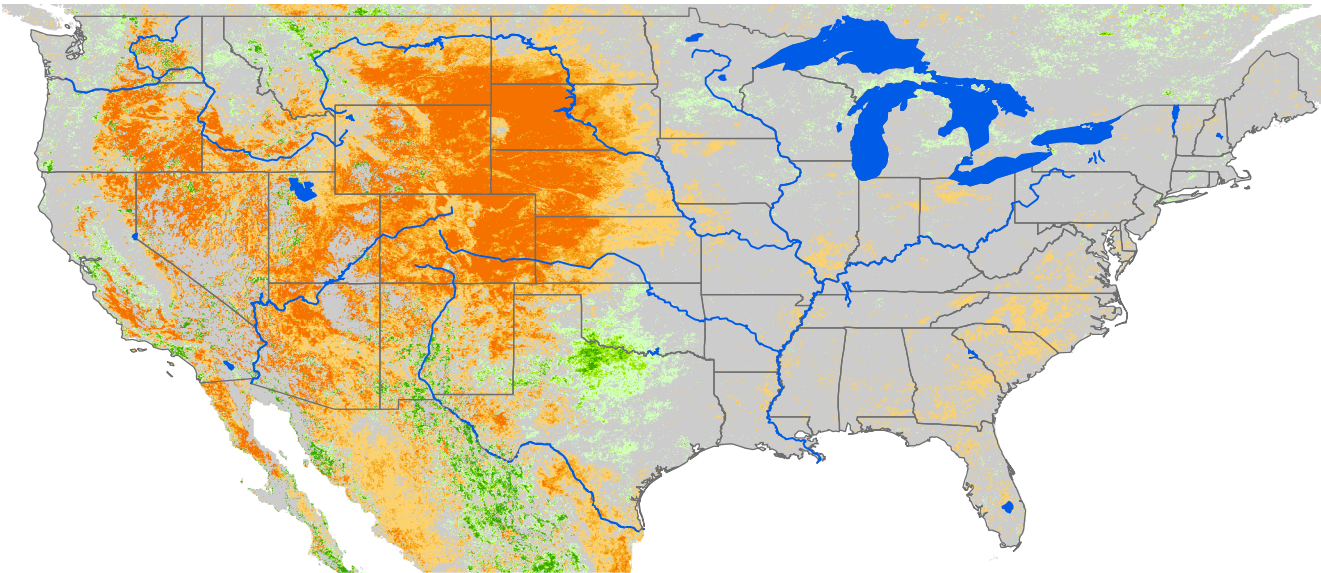

Seasonal Cumulative ET Anomaly

01 Apr - 12 Aug 2002

ET Anomaly (%)

□ State Water Body River