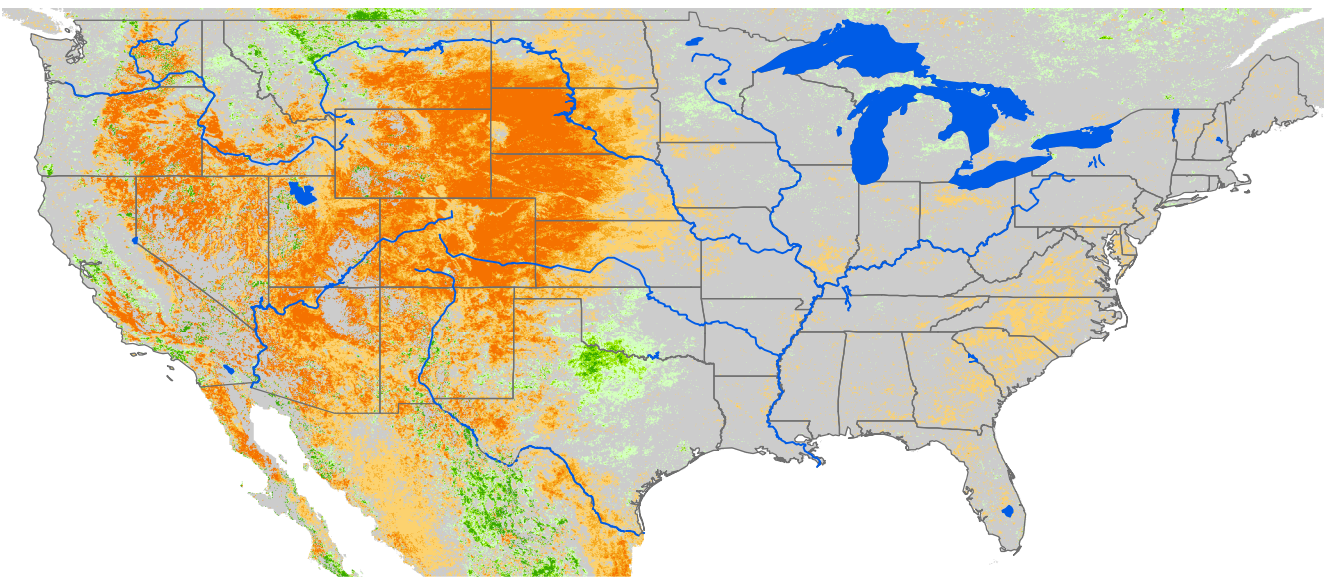

Seasonal Cumulative ET Anomaly

01 Apr - 28 Aug 2002

ET Anomaly (%)

□ State  Water Body  River