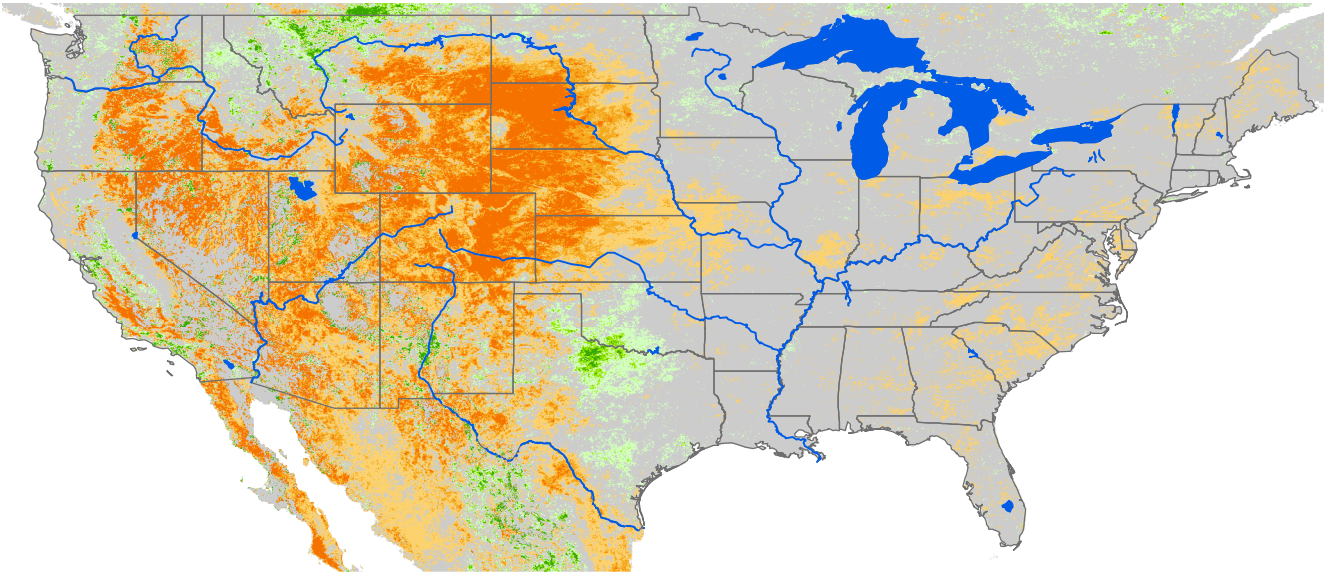

Seasonal Cumulative ET Anomaly

01 Apr - 31 Oct 2002

ET Anomaly (%)

□ State  Water Body  River