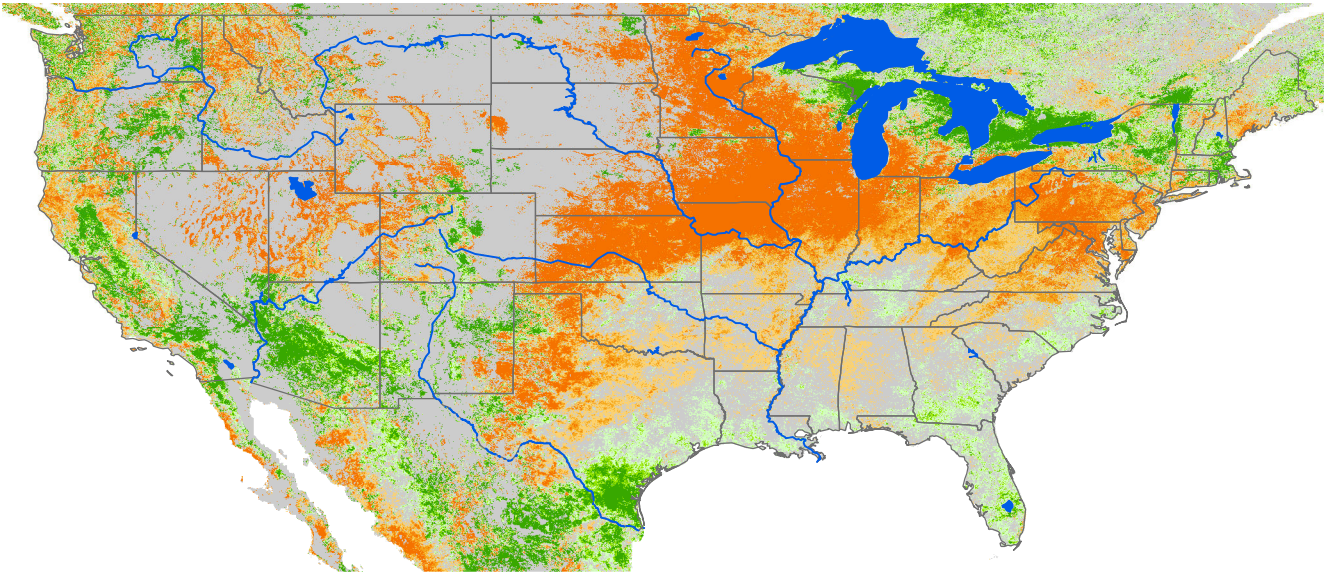

Seasonal Cumulative ET Anomaly

01 Apr - 14 Apr 2003

ET Anomaly (%)

□ State Water Body River