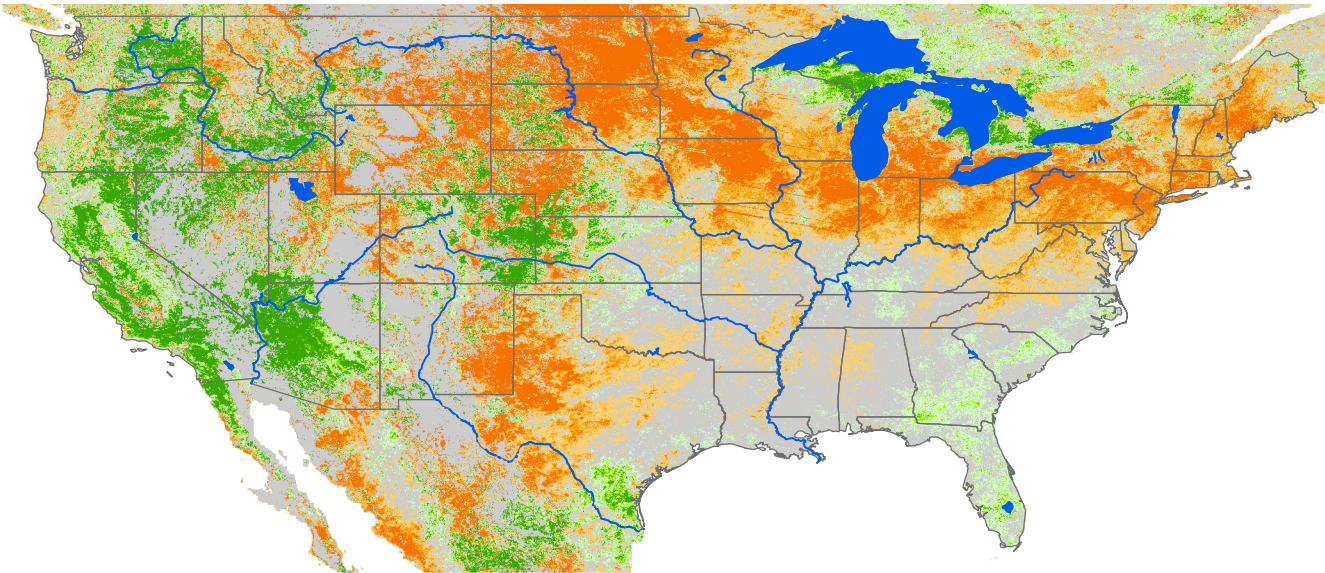

Seasonal Cumulative ET Anomaly

01 Apr - 30 Apr 2003

ET Anomaly (%)

□ State  Water Body  River