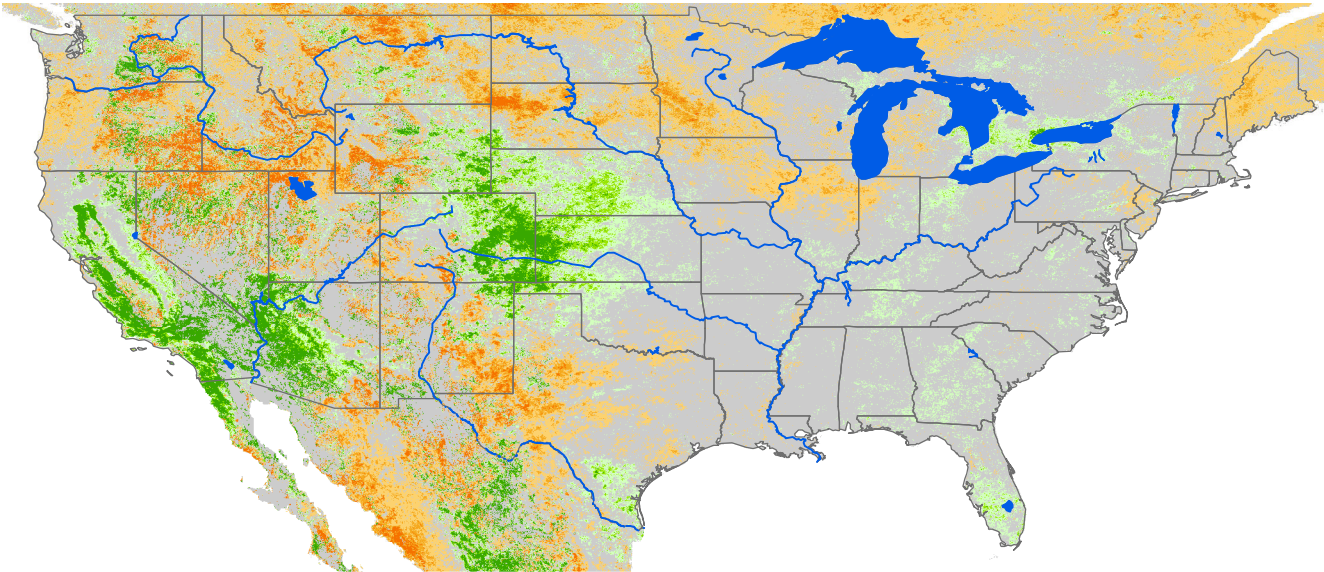

Seasonal Cumulative ET Anomaly

01 Apr - 03 Jul 2003

ET Anomaly (%)

State Water Body River