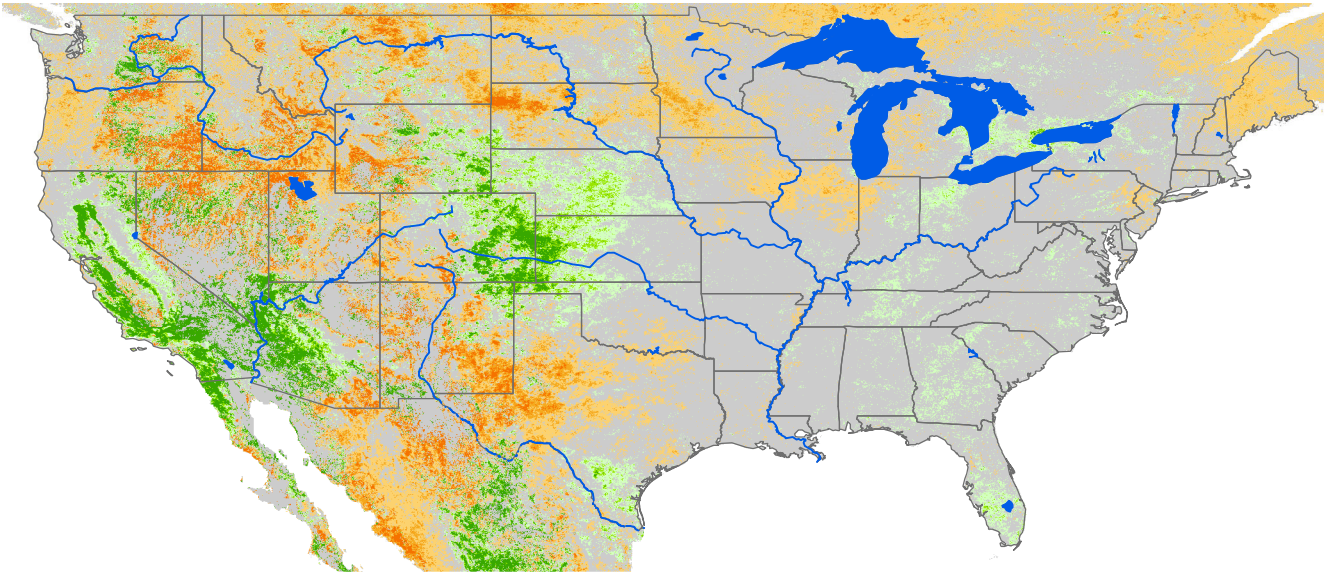

Seasonal Cumulative ET Anomaly

01 Apr - 11 Jul 2003

ET Anomaly (%)

□ State  Water Body  River