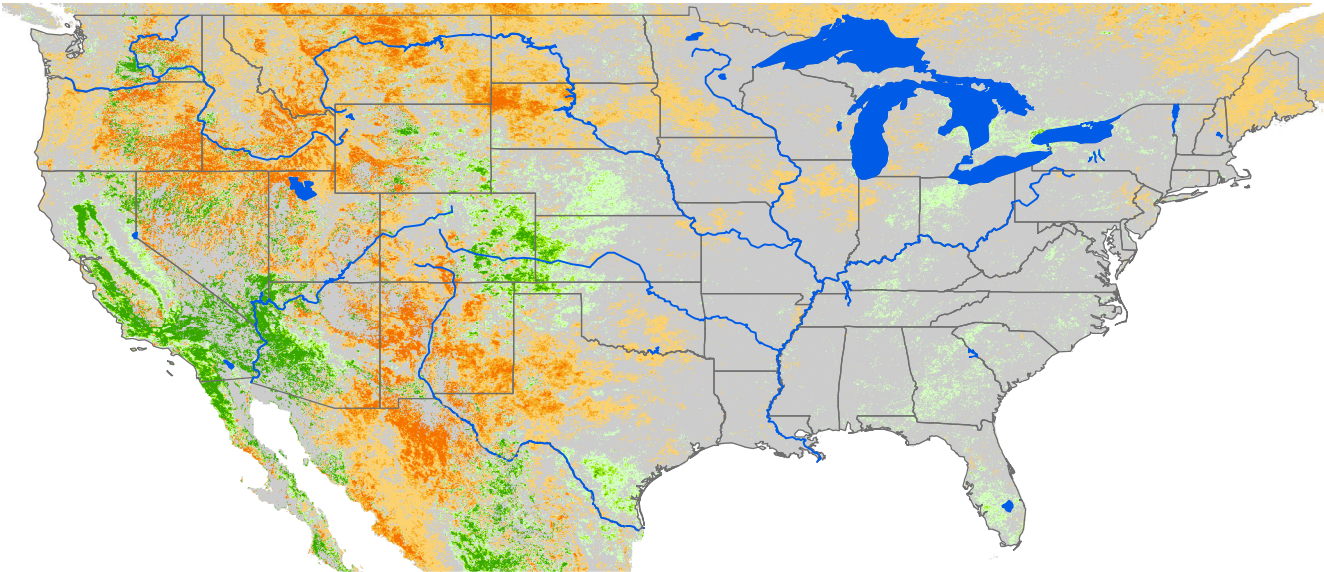

Seasonal Cumulative ET Anomaly

01 Apr - 27 Jul 2003

ET Anomaly (%)

□ State Water Body River