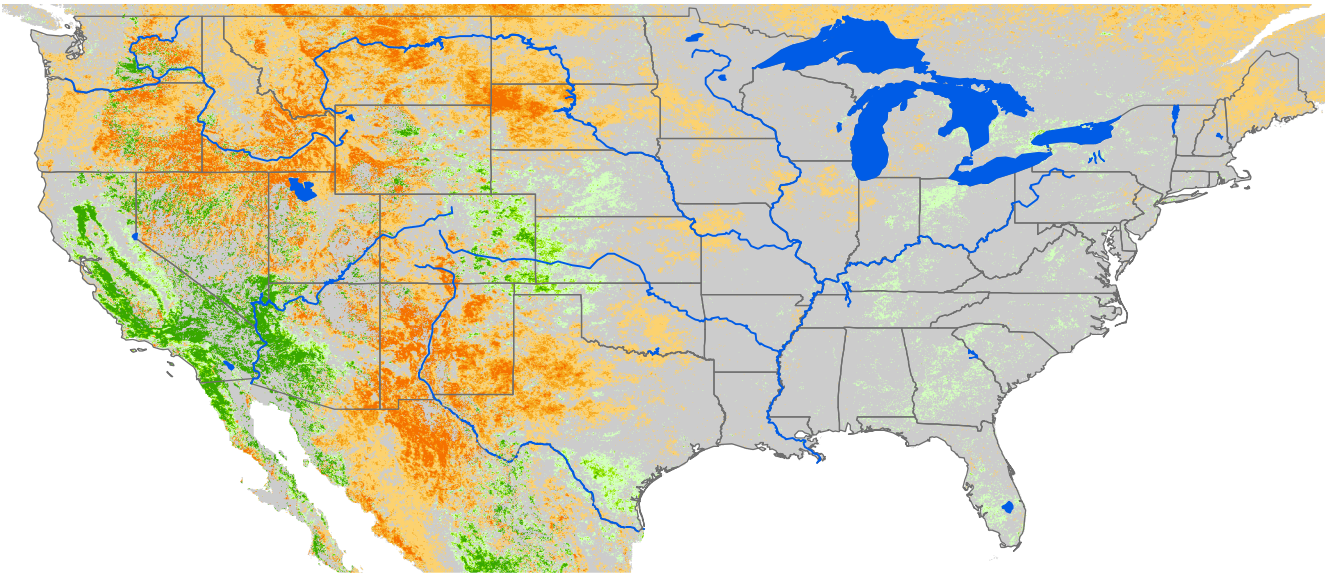

Seasonal Cumulative ET Anomaly

01 Apr - 12 Aug 2003

ET Anomaly (%)

□ State Water Body River