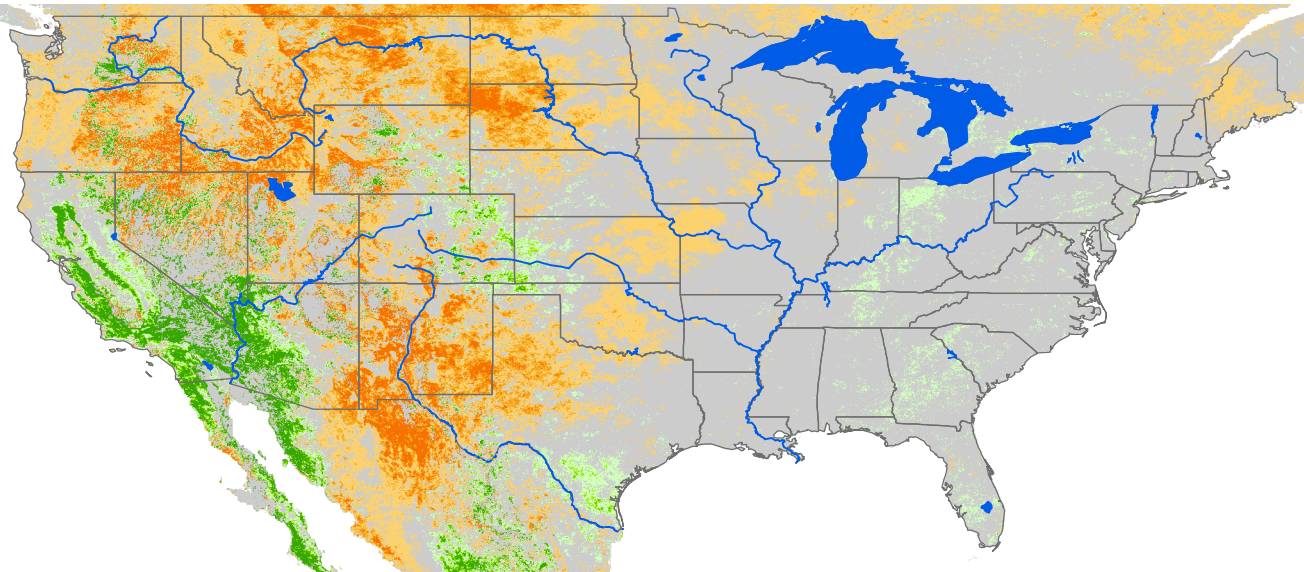

Seasonal Cumulative ET Anomaly

01 Apr - 05 Sep 2003

ET Anomaly (%)

□ State  Water Body  River