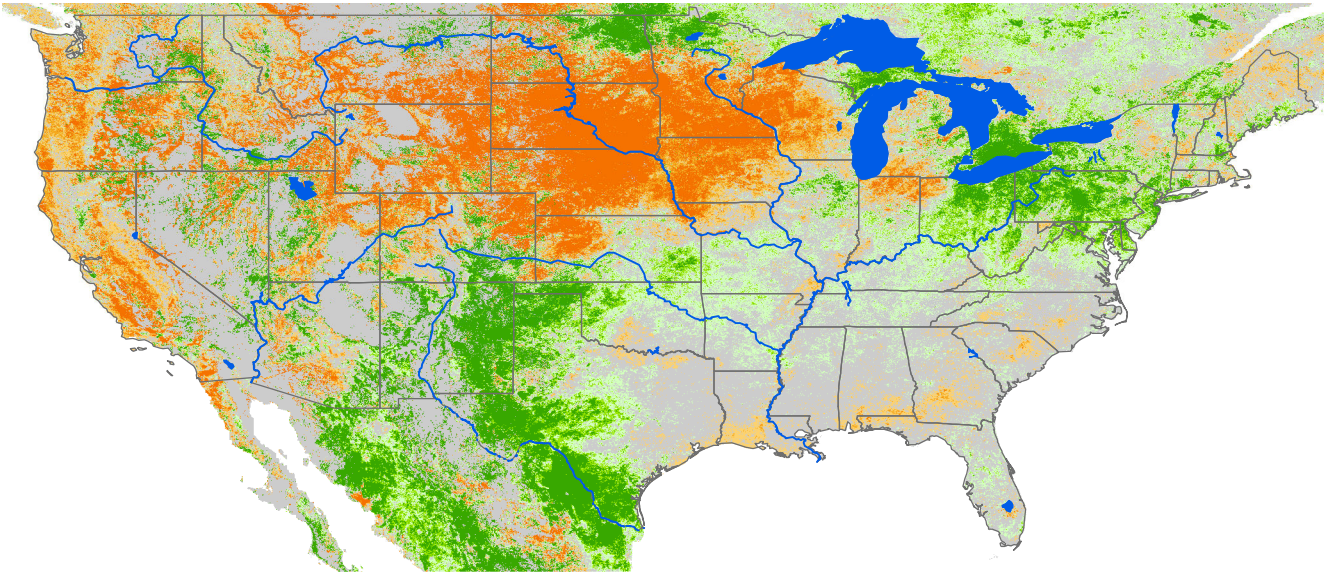

# Seasonal Cumulative ET Anomaly

## 01 Apr - 29 Apr 2004

ET Anomaly (%)

State Water Body River