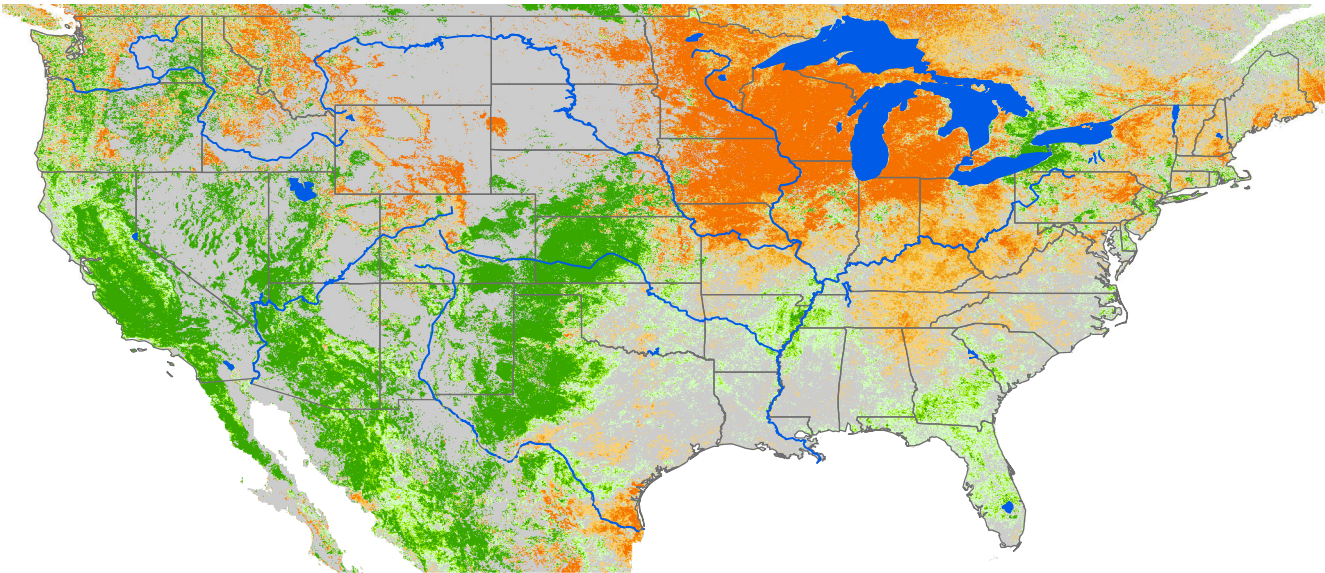

Seasonal Cumulative ET Anomaly

01 Apr - 14 Apr 2005

ET Anomaly (%)

□ State  Water Body  River