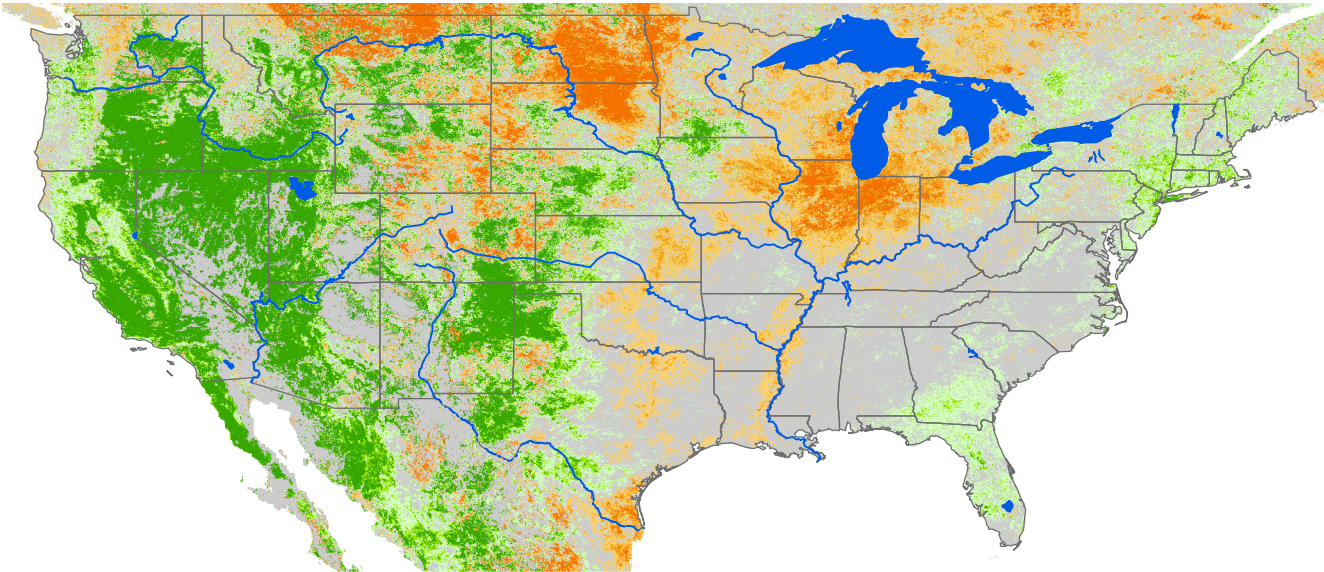

Seasonal Cumulative ET Anomaly

01 Apr - 24 May 2005

ET Anomaly (%)

□ State Water Body River