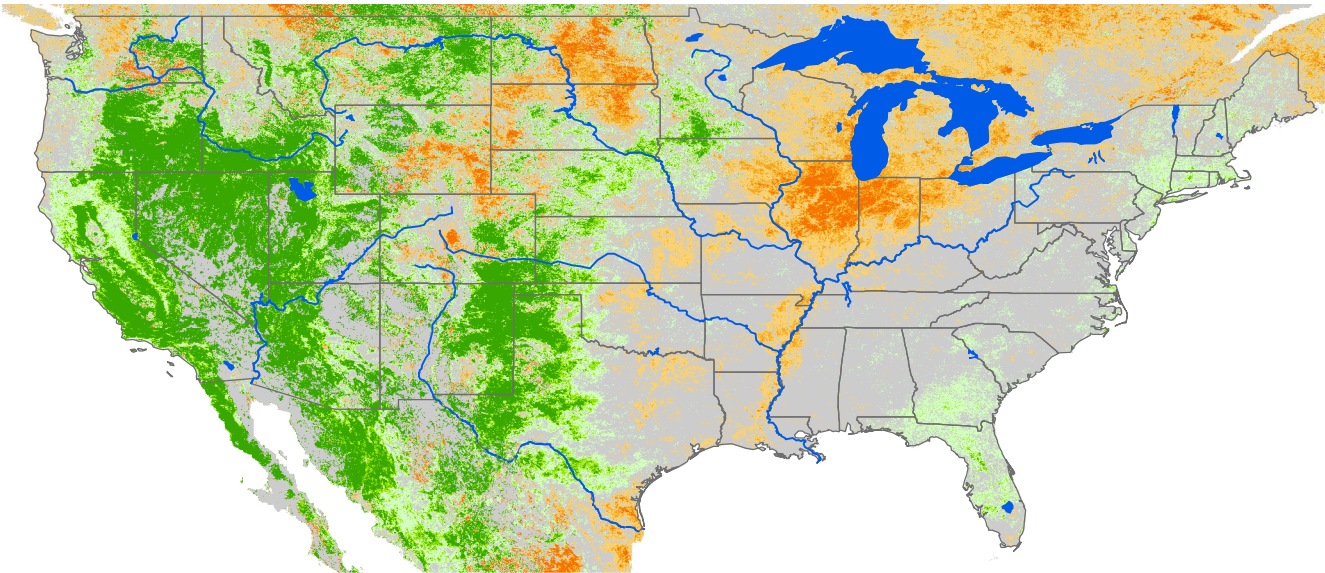

Seasonal Cumulative ET Anomaly

01 Apr - 09 Jun 2005

ET Anomaly (%)

□ State  Water Body  River