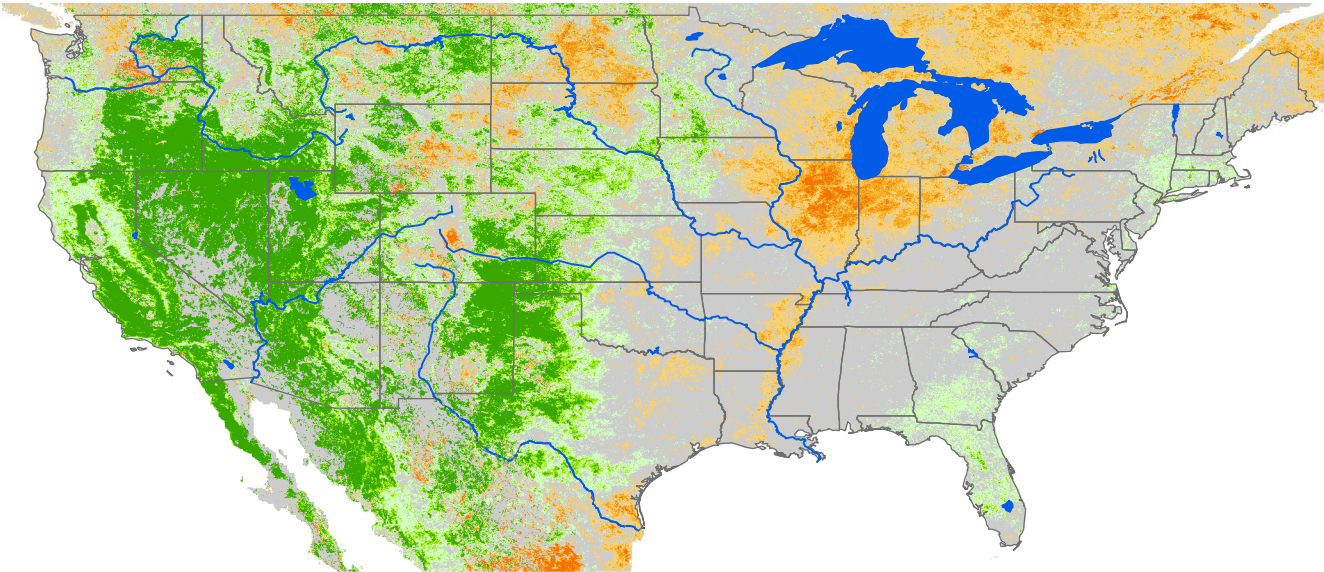

# Seasonal Cumulative ET Anomaly

## 01 Apr - 17 Jun 2005

ET Anomaly (%)

State Water Body River