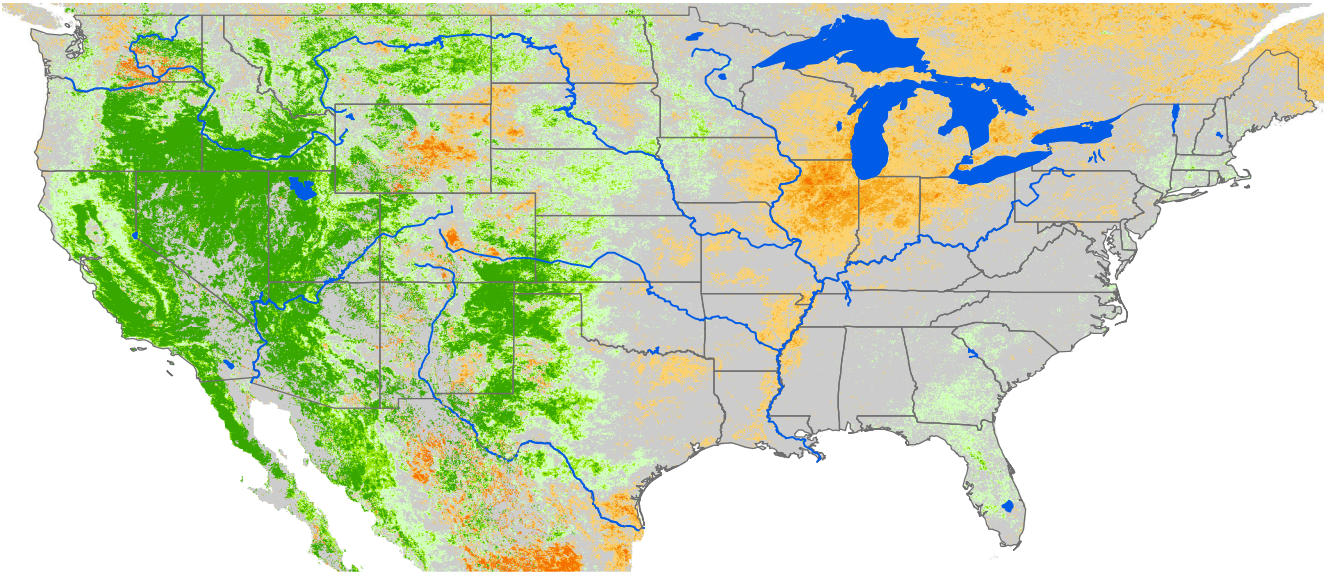

Seasonal Cumulative ET Anomaly

01 Apr - 03 Jul 2005

ET Anomaly (%)

State Water Body River