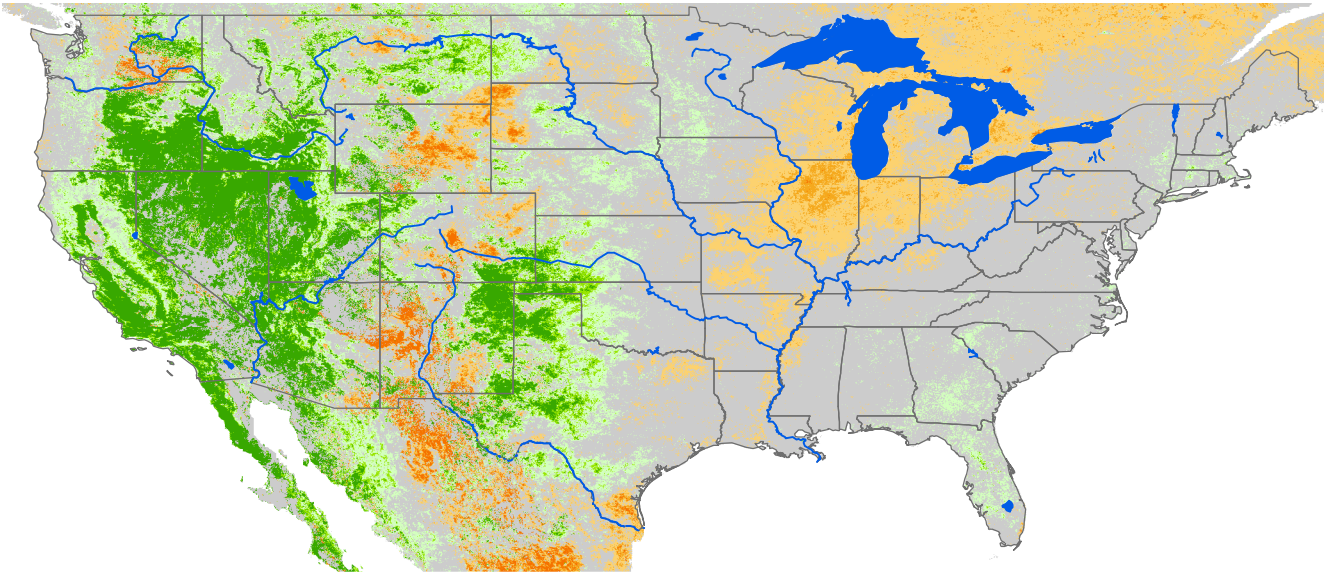

Seasonal Cumulative ET Anomaly

01 Apr - 27 Jul 2005

ET Anomaly (%)

State Water Body River